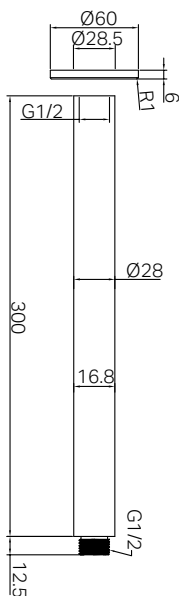

Zen SS316L Round Ceiling Arm 300mm Length

Nero

Versions:202405

Drawing

Specifications

Temperature Rating

Min 1°C - Max 75°C

Pressure Rating

Min 150kpa - Max 500kpa

Finish & SKU

● Brushed Bronze
NR510BZ

● Brushed Gold
NR510BG

● Graphite
NR510GR

● Brushed Nickel
NR510BN

Packaging Includes

1x Shower Arm
1x Plate

*Dimensions are nominal measurements only.

Nero