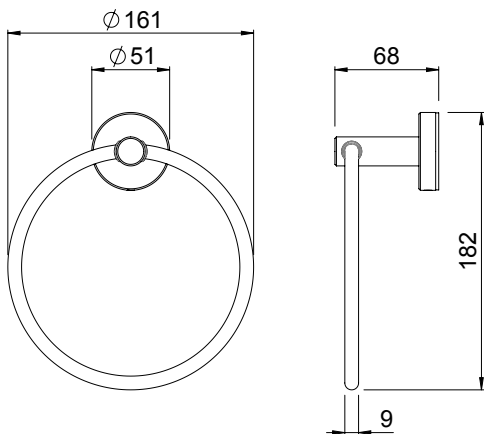

TŪROA HAND TOWEL RING

- Perfect for beside the vanity
- Stainless Steel construction
- Easy DIY installation
- Available in 4 finishes
- Colour matched to the Methven Tūroa collection

- Brushed Gold, Brushed Graphite and Brushed Gun Metal Black finishes use Physical Vapour Deposition (PVD) for a brilliant, decorative finish that provides excellent wear and corrosive resistance
- 10 year warranty (Product and PVD finish)