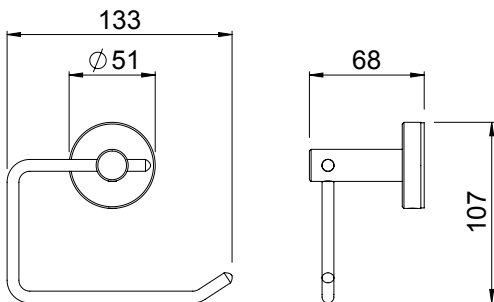

## TŪROA TOILET PAPER HOLDER

- Stainless Steel construction
- Easy DIY installation
- Available in 4 finishes
- Colour matched to the Methven Tūroa collection

- Brushed Gold, Brushed Graphite and Brushed Gun Metal Black finishes use Physical Vapour Deposition (PVD) for a brilliant, decorative finish that provides excellent wear and corrosive resistance
- 10 year warranty (Product and PVD finish)