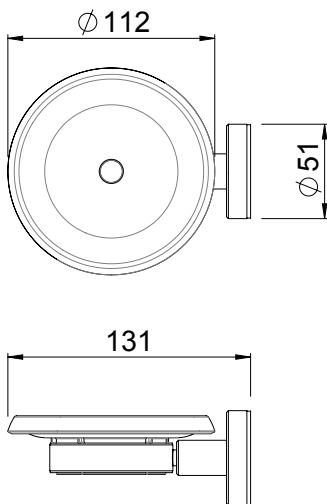

TŪROA SOAP DISH

- Stainless Steel construction with plastic soap dish
- Easy DIY installation
- Available in 4 finishes
- Colour matched to the Methven Tūroa collection

- Brushed Gold, Brushed Graphite and Brushed Gun Metal Black finishes use Physical Vapour Deposition (PVD) for a brilliant, decorative finish that provides excellent wear and corrosive resistance
- 10 year warranty (Product and PVD finish)