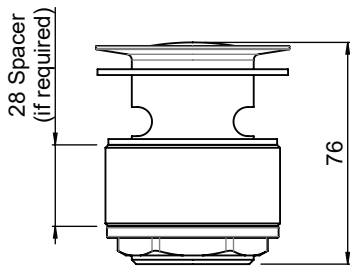

TŪROA POP-UP WASTE

- Available in 4 finishes
- Colour matched to the Methven Tūroa collection
- 10 year warranty (Product and PVD finish)

- Brushed Gold, Brushed Graphite and Brushed Gun Metal Black finishes use Physical Vapour Deposition (PVD) for a brilliant, decorative finish that provides excellent wear and corrosive resistance