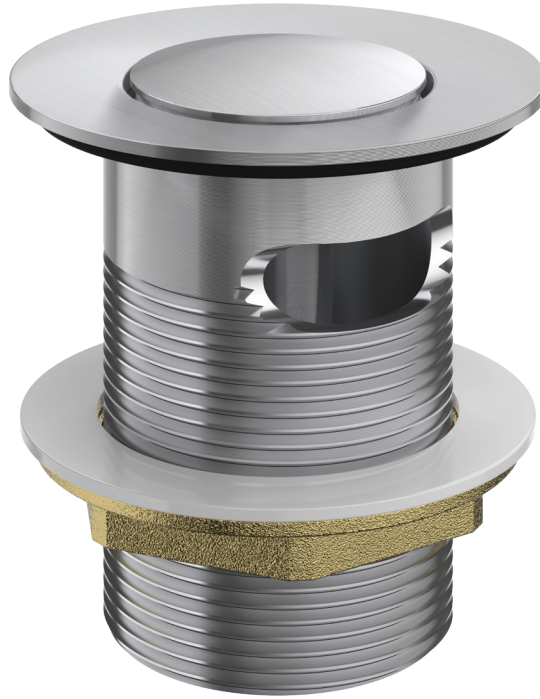

TŪROA POP-UP WASTE

- Available in 4 finishes
- Colour matched to the Methven Tūroa collection
- 10 year warranty (Product and PVD finish)

- Brushed Gold, Brushed Graphite and Brushed Gun Metal Black finishes use Physical Vapour Deposition (PVD) for a brilliant, decorative finish that provides excellent wear and corrosive resistance

| | |
|--------|--------------------------------|
| TUPWSS | Brushed Stainless Steel Finish |
| TUPWGM | Brushed Gun Metal Black |
| TUPWGD | Brushed Gold |
| TUPWGR | Brushed Graphite |