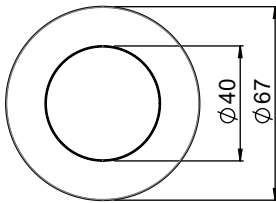

TŪROA POP-UP WASTE

- Available in 4 finishes
- Colour matched to the Methven Tūroa collection
- 10 year warranty (Product and PVD finish)

- Brushed Gold, Brushed Graphite and Brushed Gun Metal Black finishes use Physical Vapour Deposition (PVD) for a brilliant, decorative finish that provides excellent wear and corrosive resistance