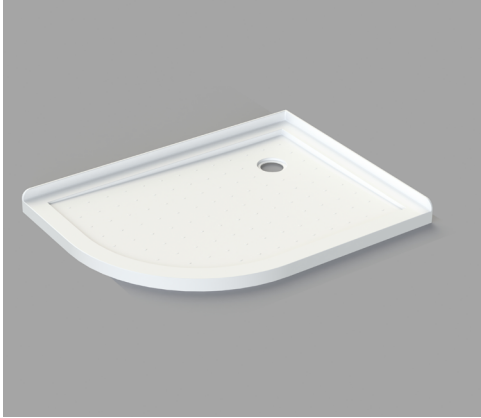

ShowerTray 1200x900 Curve Corner Waste Right-Handed STC12CR

Description: L1200*W900*H90mm
 Right-Handed
 Corner Waste: Centre of waste is 250mm from edge of tray
 40mm Upstand
 3 Layers Fibreglass Resin
 NetWeight: 21kg

SKU: STC12CR