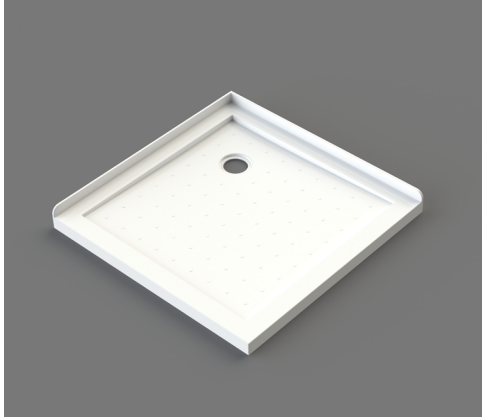

Shower Tray 900 Square Corner Waste STS9C

Description: L900*W900*H90mm
 Corner Waste: Centre of waste is 250mm from edge of tray
 40mm Upstand
 3 Extra Layers of Fibreglass Resin
 Net weight: 18kg

SKU: STS9C