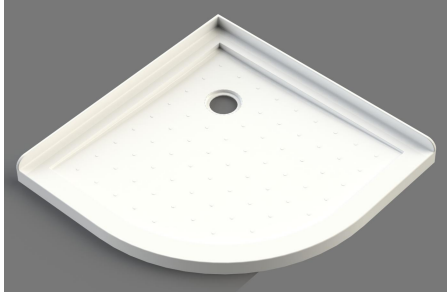

Shower Tray

Shower Tray 900 Curve Corner Waste STC9C

Description: L900*W900*H90mm

Corner Waste: Centre of Waste is 250mm from edge of tray

40mm Upstand

3 Extra Layers of Fibreglass Resin

Net Weight: 18kg

SKU: STC9C