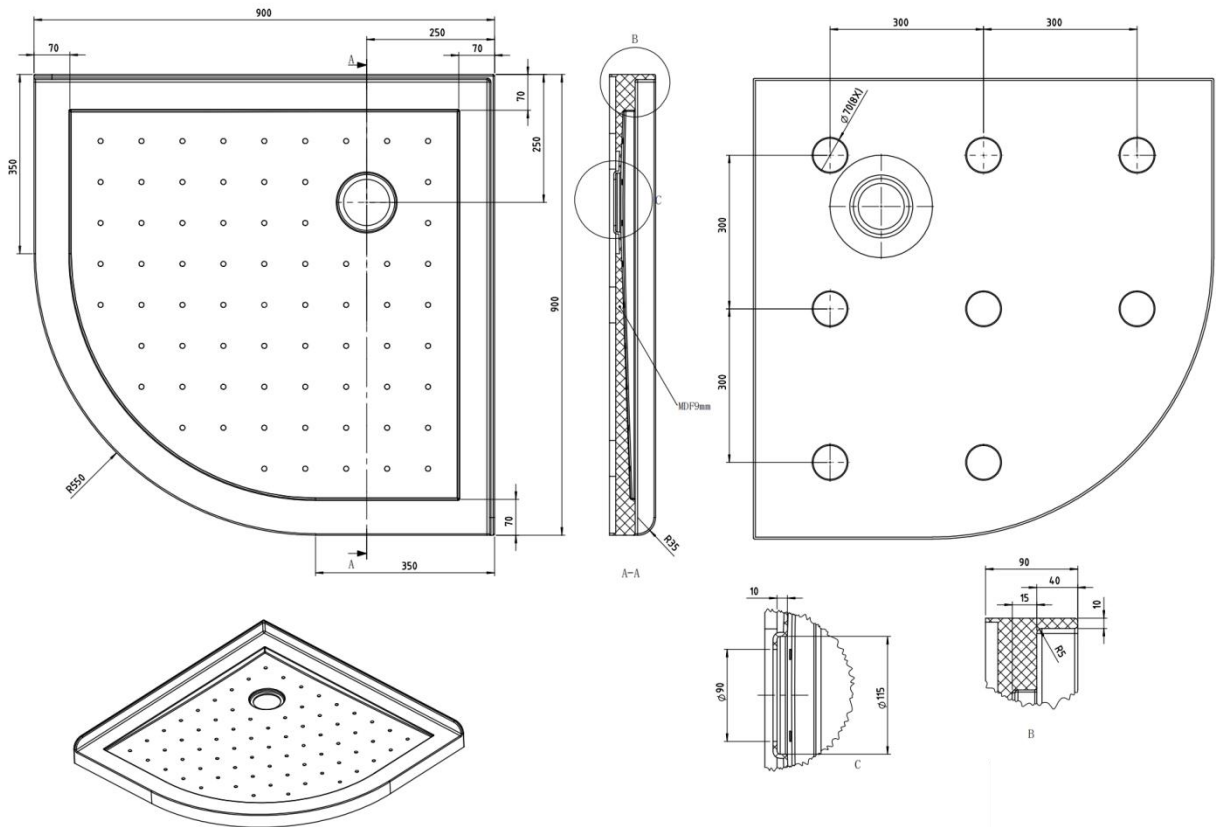

Shower Tray

Shower Tray 900 Curve Corner Waste STC9C

Description: L900*W900*H90mm

Corner Waste: Centre of Waste is 250mm from edge of tray

40mm Upstand

3 Extra Layers of Fibreglass Resin

Net Weight: 18kg

SKU: STC9C

All measurements shown are in millimeters.
Sizes are approximate.
www.renoarts.co.nz
11 Jan 2024
V.001