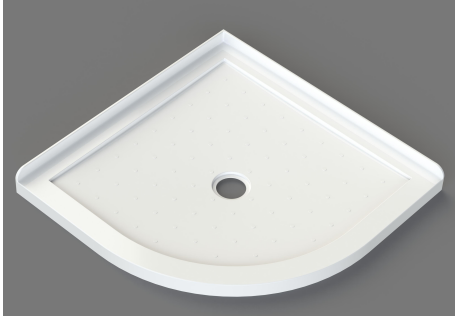

Shower Tray

Shower Tray 900 Curve Centre Waste STC9M

Description: L900*W900*H90mm

Centre Waste: Centre of Waste is 450mm from edge of tray

40mm Upstand

3 Extra Layers of Fibreglass Resin

Net Weight: 18kg

SKU: STC9M