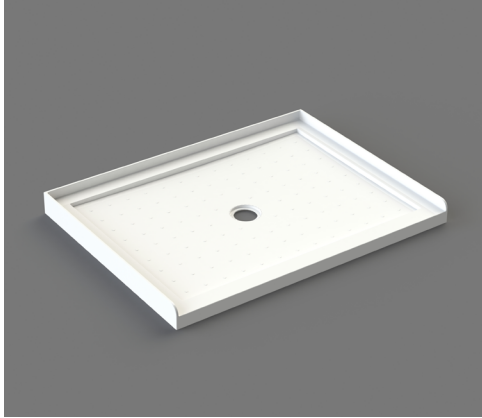

## Shower Tray 3-lip 900x1200x900 Rectangle Centre Waste STS12M3

**Description:** L900\*W1200\*L900\*H90mm  
 Centre Waste: Centre of Waste is 600mm and 450mm from edge of tray  
 40mm Upstand  
 3 Extra Layers of Fibreglass Resin  
 Net weight: 22kg

SKU: STS12M3