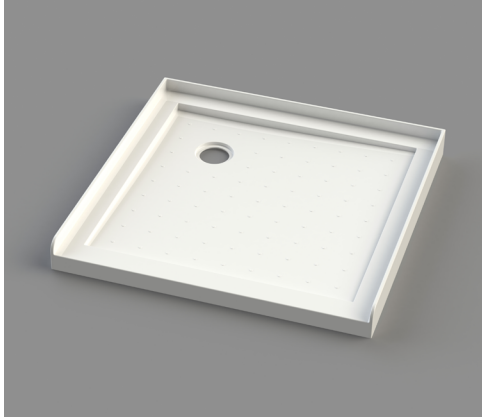

## Shower Tray 3-lip 900 Square Corner Waste Left STS999CL

**Description:** L900\*W900\*L900\*H90mm  
 Corner Waste: Centre of waste is 250mm from edge of tray  
 40mm Upstand  
 3 Extra Layers of Fibreglass Resin  
 Net weight: 20kg

SKU: STS999CL