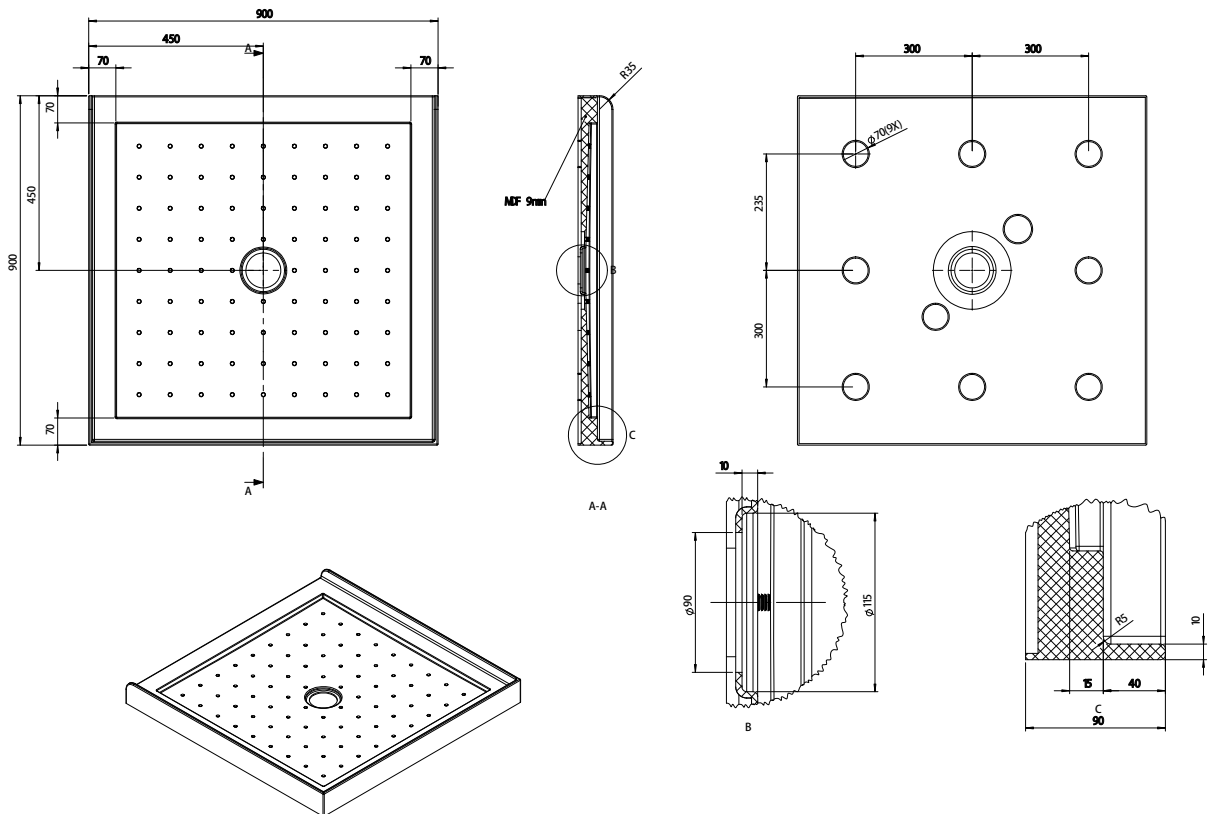

Shower Tray 3-lip 900 Square Centre Waste STS999M

Description: L900*W900*L900*H90mm
 Centre Waste: Centre of Waste is 450mm from edge of tray
 40mm Upstand
 3 Extra Layers of Fibreglass Resin
 Net weight: 20kg

SKU: STS999M

All measurements shown are in millimeters.
 Sizes are approximate.
www.renoarts.co.nz
 11 Jan 2024
 V.001