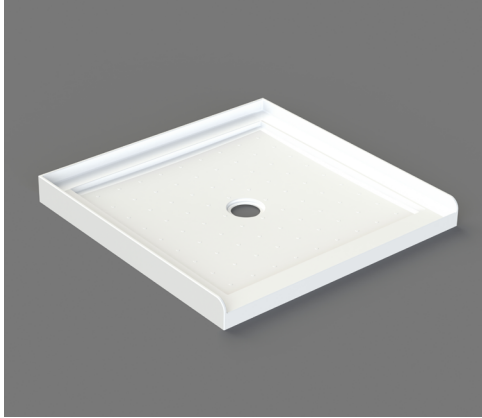

Shower Tray 3-lip 900 Square Centre Waste STS999M

Description: L900*W900*L900*H90mm
 Centre Waste: Centre of Waste is 450mm from edge of tray
 40mm Upstand
 3 Extra Layers of Fibreglass Resin
 Net weight: 20kg

SKU: STS999M

All measurements shown are in millimeters.
 Sizes are approximate.
www.renoarts.co.nz
 11 Jan 2024
 V.001