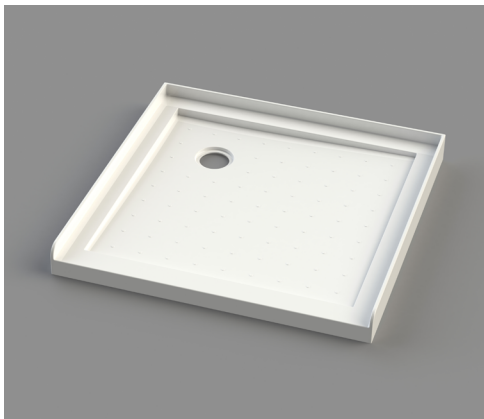

## Shower Tray 3-lip 1000 Square Corner Waste Left STS111CL

**Description:** L1000\*W1000\*L1000\*H90mm  
 Corner Waste: Centre of waste is 250mm from edge of tray  
 40mm Upstand  
 3 Extra Layers of Fibreglass Resin  
 Net weight: 21kg

SKU: STS111CL