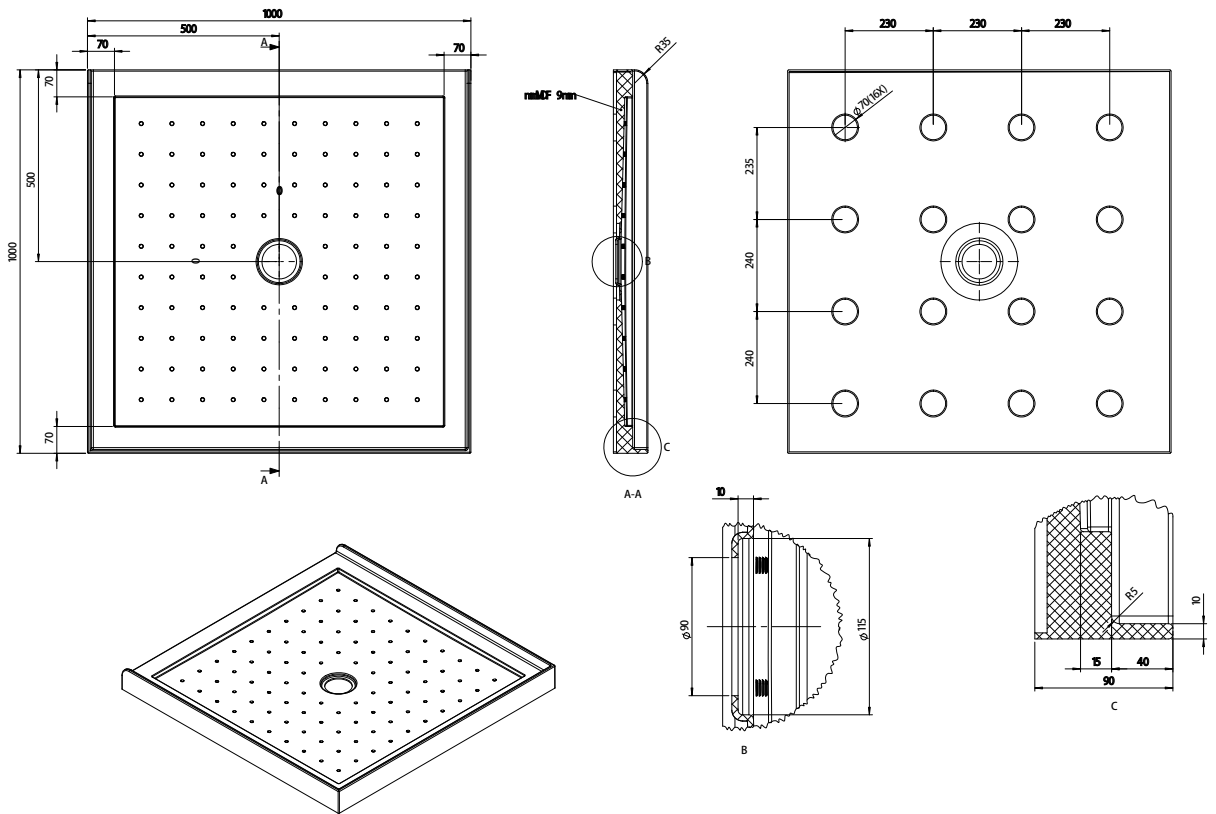

Shower Tray 3-lip 1000 Square Centre Waste STS111M

Description: L1000*W1000*L1000*H90mm
 Centre Waste: Centre of Waste is 500mm from edge of tray
 40mm Upstand
 3 Extra Layers of Fibreglass Resin
 Net weight: 21kg

SKU: STS111M

All measurements shown are in millimeters.
 Sizes are approximate.
www.renoarts.co.nz
 11 Jan 2024
 V.001