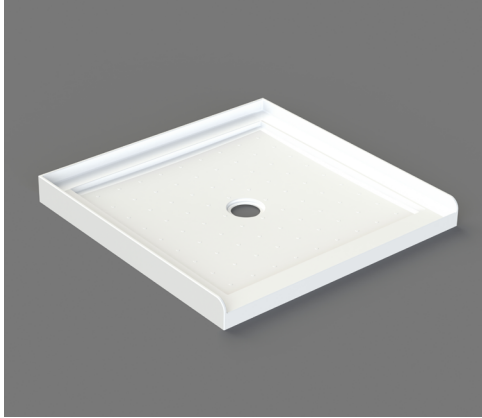

Shower Tray 3-lip 1000 Square Centre Waste STS111M

Description: L1000*W1000*L1000*H90mm
 Centre Waste: Centre of Waste is 500mm from edge of tray
 40mm Upstand
 3 Extra Layers of Fibreglass Resin
 Net weight: 21kg

SKU: STS111M

All measurements shown are in millimeters.
 Sizes are approximate.
www.renoarts.co.nz
 11 Jan 2024
 V.001