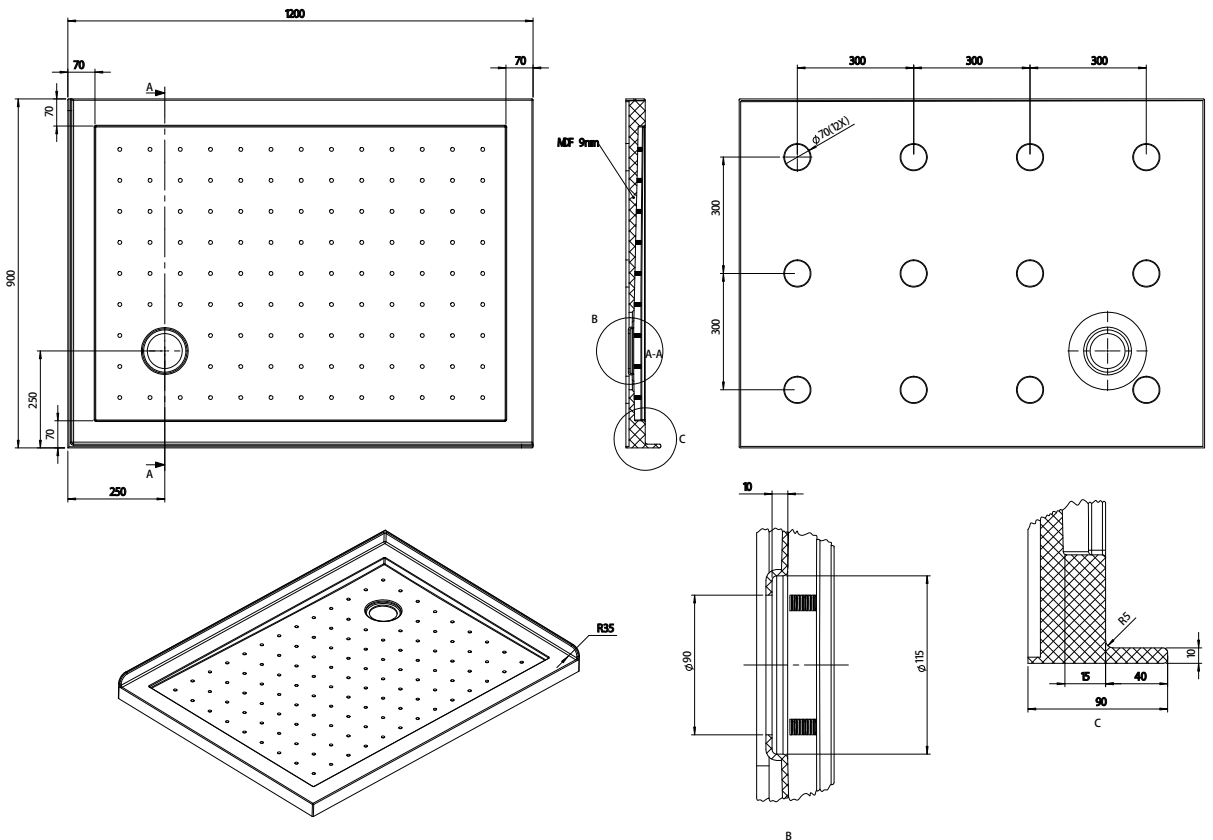

Shower Tray 1200x900 Rectangle Corner Waste Right-Handed STS12CR

Description: L1200*W900*H90mm
 Right-Handed
 Corner Waste: Centre of waste is 250mm from edge of tray
 40mm Upstand
 3 Layers Fibreglass Resin
 Net Weight: 22kg

SKU: STS12CR

All measurements shown are in millimeters.
 Sizes are approximate.
www.renoarts.co.nz
 11 Jan 2024
 V.001