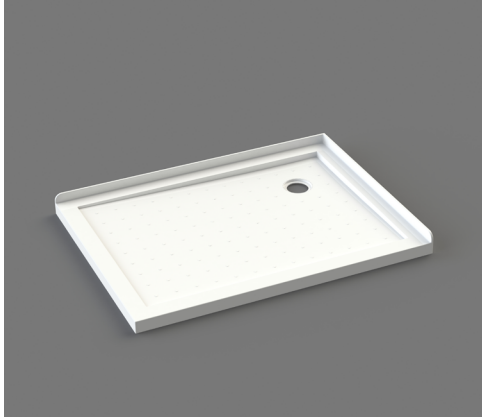

Shower Tray 1200x900 Rectangle Corner Waste Right-Handed STS12CR

Description: L1200*W900*H90mm
 Right-Handed
 Corner Waste: Centre of waste is 250mm from edge of tray
 40mm Upstand
 3 Layers Fibreglass Resin
 Net Weight: 22kg

SKU: STS12CR

All measurements shown are in millimeters.
 Sizes are approximate.
www.renoarts.co.nz
 11 Jan 2024
 V.001