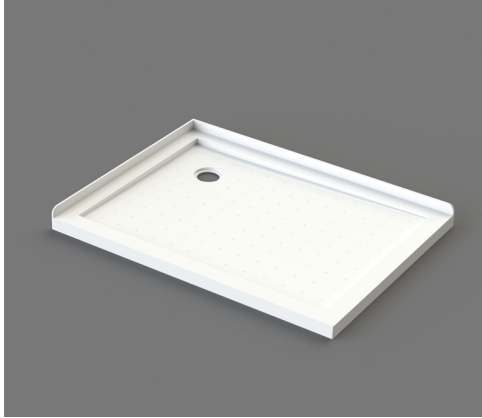

## Shower Tray 1200x900 Rectangle Corner Waste Left-Handed STS12CL

Description: L1200\*W900\*H90mm  
 Left-Handed  
 Corner Waste: Centre of waste is 250mm from edge of tray  
 40mm Upstand  
 3 Layers Fibreglass Resin  
 Net Weight: 22kg

SKU: STS12CL