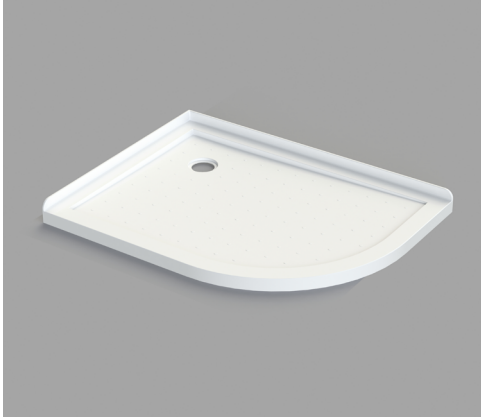

Shower Tray 1200x900 Curve Corner Waste Left-Handed STC12CL

Description: L1200*W900*H90mm
 Left-Handed
 Corner Waste: Centre of waste is 250mm from edge of tray
 40mm Upstand
 3 Layers Fibreglass Resin
 NetWeight: 21kg

SKU: STC12CL