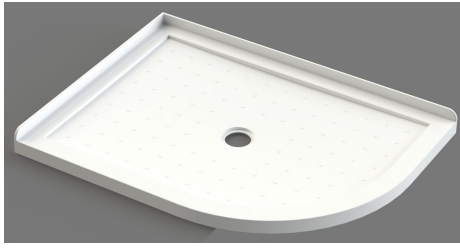

# Shower Tray

## Shower Tray 1200x900 Curve Centre Waste Left-Handed STC12ML

Description: L1200\*W900\*H90mm

Left-Handed

Centre Waste: Centre of waste is 600mm and 450mm from edge of tray

40mm Upstand

3 Layers Fibreglass Resin