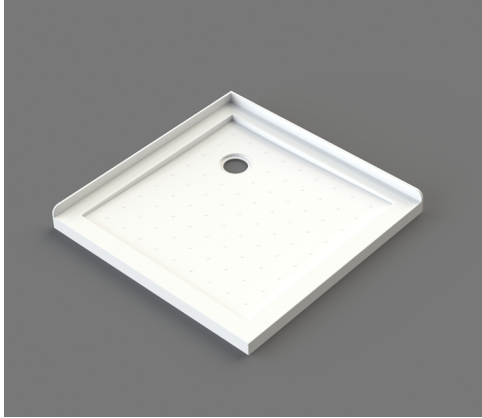

Shower Tray 1000 Square Corner Waste STS1C

Description: L1000*W1000*H90mm
 Corner Waste: Centre of waste is 250mm from edge of tray
 40mm Upstand
 3 Extra Layers of Fibreglass Resin
 Net weight: 22kg

SKU: STS1C