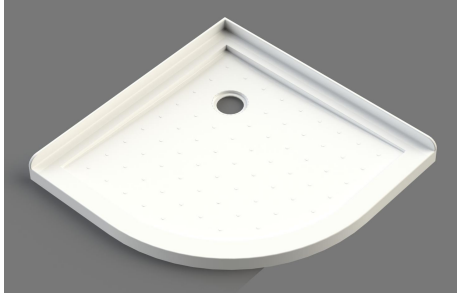

Shower Tray

Shower Tray 1000 Curve Corner Waste STC1C

Description: L1000*W1000*H90mm

Corner Waste: Centre of Waste is 250mm from edge of tray

40mm Upstand

3 Extra Layers of Fibreglass Resin

Net weight: 19kg

SKU: STC1C