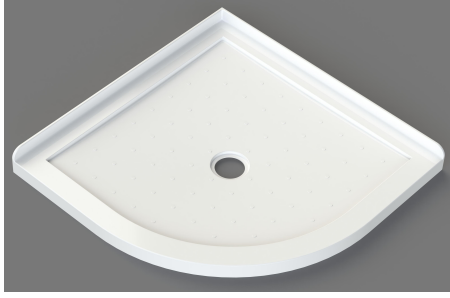

# Shower Tray

## Shower Tray 1000 Curve Centre Waste STC1M

Description: L1000\*W1000\*H90mm

Centre Waste: Centre of Waste is 500mm from edge of tray

40mm Upstand

3 Extra Layers of Fibreglass Resin

Net weight: 19kg

SKU: STC1M