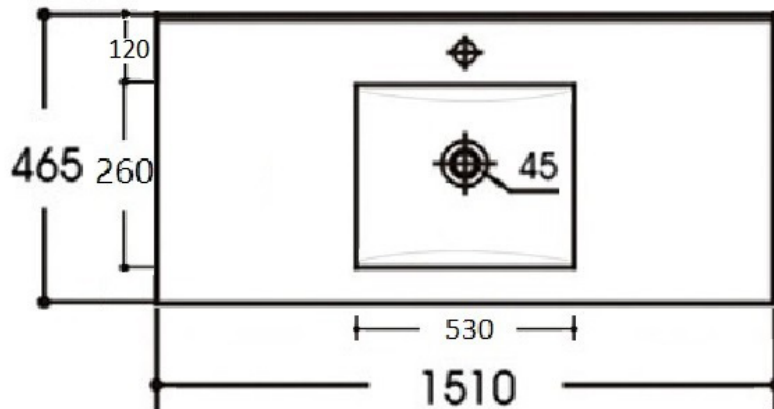

Rettangolo Ceramic Vanity Top with Overflow, Single, Gloss White, 1500mm, BS9150E

Description: W1510*D465*H175mm
 Ceramic, Gloss White
 Net Weight: 33kg
 For 1500 wide single cabinet

SKU: BS9150E

All measurements shown are in millimeters.
 Sizes are approximate.
www.renoarts.co.nz
 11 Jan 2024
 V.001