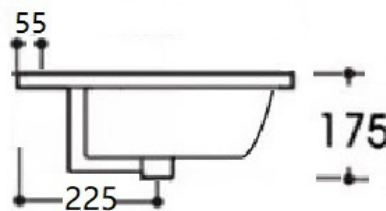

Rettangolo Ceramic Vanity Top with Overflow, Single, Gloss White, 1500mm, BS9150E

Description: W1510*D465*H175mm
 Ceramic, Gloss White
 Net Weight: 33kg
 For 1500 wide single cabinet

SKU: BS9150E

All measurements shown are in millimeters.
 Sizes are approximate.
www.renoarts.co.nz
 11 Jan 2024
 V.001