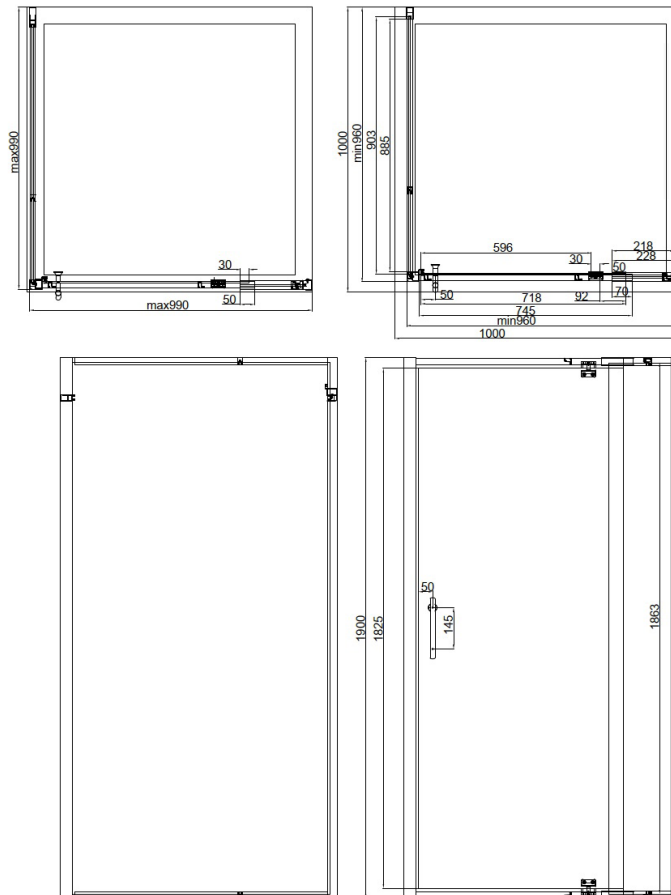

Modena Range Square Shape Shower Glass Pivot Door, 1000*1000*1900mm, SG-MO-PD-1S1900

Description:

- 6mm toughened safety glass meeting all NZ standards. (AS/NZS 2208 compliant)
- Reinforced and anodized aluminium frame
- Solid brass pivot
- Magnetic strip door closure
- Stainless Steel 304 two-hole N handle
- Adjustable range: 960~990mm
- Door Opening: 564mm

All measurements shown are in millimeters.
 Sizes are approximate.
www.renoarts.co.nz
 11 Jan 2024
 V.001