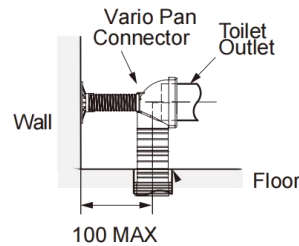

Included Components: Toilet Tank 4.5/3L.
Rimless Toilet Pan, P-trap.
100mm Pipe
Soft Close Slim or Wrap Over Seat.
Vario Pan Connector for S-trap.
Fill Valves & Flush Valve.
Mounting Kit.

S-Trap Installation: Standard Vario Pan Connector
Set Out: 55 - 100mm.

P-Trap Installation: Set Out: 185mm.

Water Inlet: Bottom/Side, Top/Rear Left.

WELS Rating: 4 Star - 3.5L av. Flush.

AS 1172.1
AS 1172.2
WM-040214

WELS RATING
(4 Star 3.5L av. Flush)

Product	With Slim Seat Option	With Wrap-Over Seat Option
Rimless Back-To-Wall Toilet Suite	TC-6601R BTW	TC-6601R WOS

Vario Standard Pan Connector
S-trap Installation

Maximum set out

Vario Long Adjustable
Pan Connector *

Maximum set out

* Vario long adjustable pan connector not supplied.