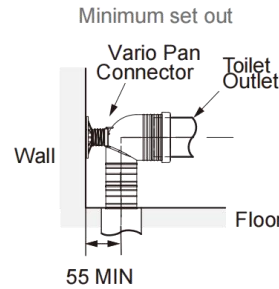

Included Components: Toilet Tank 4.5/3L.
Rimless Toilet Pan, P-trap.
100mm Pipe
Soft Close Slim or Wrap Over Seat.
Vario Pan Connector for S-trap.
Fill Valves & Flush Valve.
Mounting Kit.

S-Trap Installation: Standard Vario Pan Connector
Set Out: 55 - 100mm.

P-Trap Installation: Set Out: 185mm.

Water Inlet: Bottom/Side, Top/Rear Left.

WELS Rating: 4 Star - 3.5L av. Flush.

AS 1172.1
AS 1172.2
WM-040214

WELS RATING
(4 Star 3.5L av. Flush)

Product	With Slim Seat Option	With Wrap-Over Seat Option
Rimless Back-To-Wall Toilet Suite	TC-6601R BTW	TC-6601R WOS

Vario Standard Pan Connector
S-trap Installation

Maximum set out

Vario Long Adjustable
Pan Connector *

Maximum set out

* Vario long adjustable pan connector not supplied.