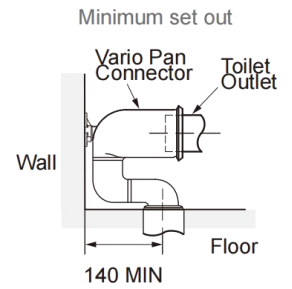

Included Components: Toilet Tank 4.5/3L.
Rimless Toilet Pan, P-trap.
100mm Pipe
Soft Close Slim or Wrap Over Seat.
Vario Pan Connector for S-trap.
Fill Valves & Flush Valve.
Mounting Kit.

S-Trap Installation: Standard Vario Pan Connector
Set Out: 55 - 100mm.

P-Trap Installation: Set Out: 185mm.

Water Inlet: Bottom/Side, Top/Rear Left.

WELS Rating: 4 Star - 3.5L av. Flush.

AS 1172.1
AS 1172.2
WM-040214

WELS RATING
(4 Star 3.5L av. Flush)

Product	With Slim Seat Option	With Wrap-Over Seat Option
Rimless Back-To-Wall Toilet Suite	TC-6601R BTW	TC-6601R WOS

Vario Standard Pan Connector
S-trap Installation

Maximum set out

Vario Long Adjustable
Pan Connector *

Maximum set out

* Vario long adjustable pan connector not supplied.