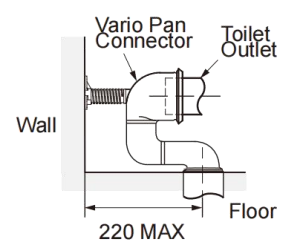

Included Components: Toilet Tank 4.5/3L.
Rimless Toilet Pan, P-trap.
100mm Pipe
Soft Close Slim or Wrap Over Seat.
Vario Pan Connector for S-trap.
Fill Valves & Flush Valve.
Mounting Kit.

S-Trap Installation: Standard Vario Pan Connector
Set Out: 55 - 100mm.

P-Trap Installation: Set Out: 185mm.

Water Inlet: Bottom/Side, Top/Rear Left.

WELS Rating: 4 Star - 3.5L av. Flush.

AS 1172.1
AS 1172.2
WM-040214

WELS RATING
(4 Star 3.5L av. Flush)

Product	With Slim Seat Option	With Wrap-Over Seat Option
Rimless Back-To-Wall Toilet Suite	TC-6601R BTW	TC-6601R WOS

Vario Standard Pan Connector
S-trap Installation

Maximum set out

Vario Long Adjustable
Pan Connector *

Maximum set out

* Vario long adjustable pan connector not supplied.