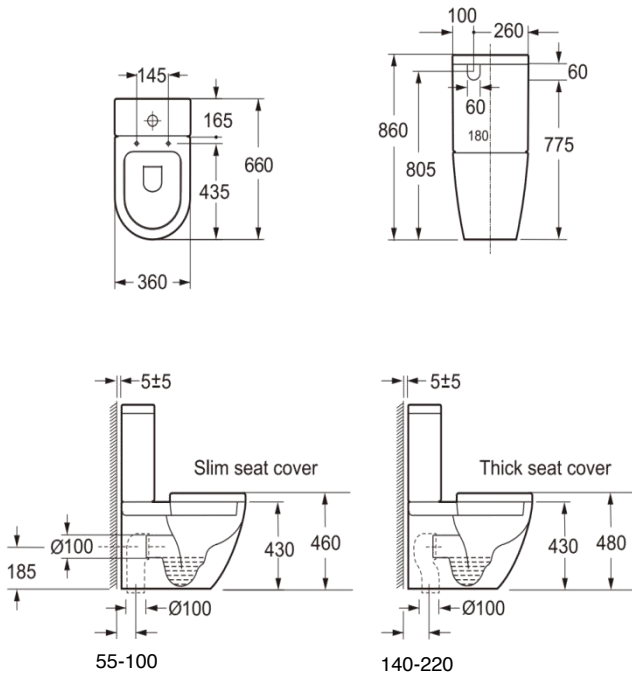

Included Components: Toilet Tank 4.5/3L.
Rimless Toilet Pan, P-trap.
100mm Pipe
Soft Close Slim or Wrap Over Seat.
Vario Pan Connector for S-trap.
Fill Valves & Flush Valve.
Mounting Kit.

S-Trap Installation: Standard Vario Pan Connector
Set Out: 55 - 100mm.

P-Trap Installation: Set Out: 185mm.

Water Inlet: Bottom/Side, Top/Rear Left.

WELS Rating: 4 Star - 3.5L av. Flush.

AS 1172.1
AS 1172.2
WM-040214

WELS RATING
(4 Star 3.5L av. Flush)

Product	With Slim Seat Option	With Wrap-Over Seat Option
Rimless Back-To-Wall Toilet Suite	TC-6601R BTW	TC-6601R WOS

Vario Standard Pan Connector
S-trap Installation

Maximum set out

Vario Long Adjustable
Pan Connector *

Maximum set out

* Vario long adjustable pan connector not supplied.