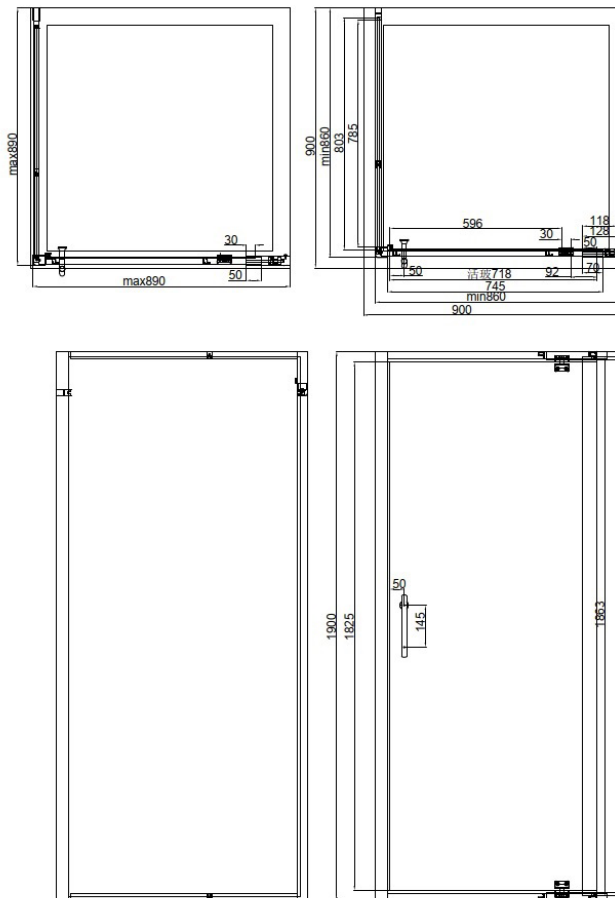

## Modena Range Square Shape Shower Glass Pivot Door, 900\*900\*1900mm, SG-MO-PD-9S1900

**Description:**

- 6mm toughened safety glass meeting all NZ standards. (AS/NZS 2208 compliant)
- Reinforced and anodized aluminium frame
- Solid brass pivot
- Magnetic strip door closure
- Stainless Steel 304 two-hole N handle
- Adjustable range: 860~890mm
- Door Opening: 590mm

All measurements shown are in millimeters.  
 Sizes are approximate.  
[www.renoarts.co.nz](http://www.renoarts.co.nz)  
 11 Jan 2024  
 V.001