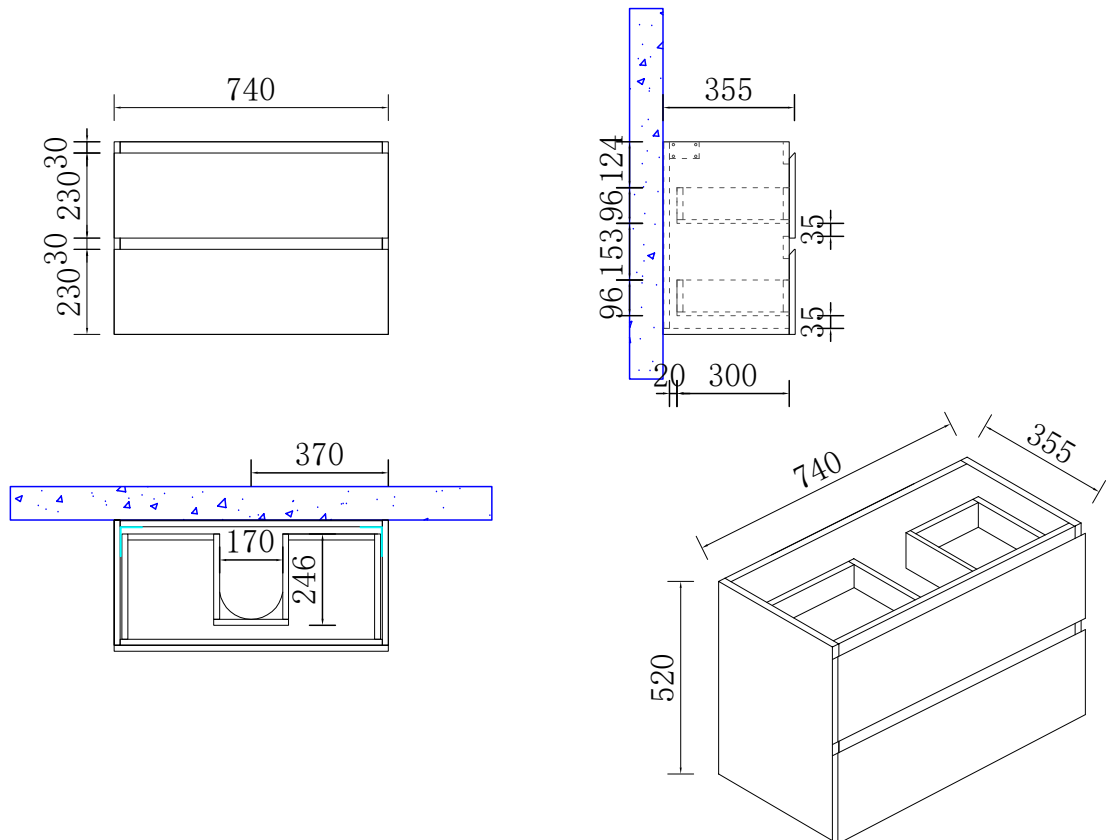

Modena Floor Standing Vanity, White, Slim, W740*D355*H820, RBV-1018MCWH750

Description: Floor Standing Vanity,
W740*D355*H820
Two Drawer
Hidden Handle
45° Pull-to-Open
9-layer Plywood
7-layer Polyurethane paint outside
High gloss piano finish
Silver melamine coating inside

DTC Soft Close Hinges and Drawer runner - 5 year warranty

SKU: RBV-1018MCWH750

All measurements shown are in millimeters.
Sizes are approximate.
www.renoarts.co.nz
11 Jan 2024
V.001