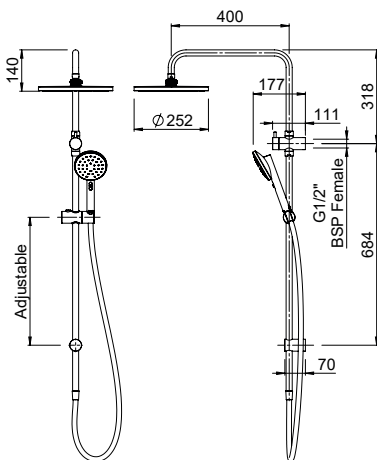

METHVEN

MINIMALIST MK2

MINIMALIST MK2 SHOWER SYSTEM

VJet® puts the shower experience in your control. Two waterways converge in a chamber behind each nozzle to create a spinning vortex that seamlessly changes speed as you adjust the slider. Resulting in a smooth transition from a firm invigorating spray, to a gentle spray, and everything in between - uniquely tailored by you.

CONSTRUCTION: Chrome-plated rail

CLASSIFICATION: Suitable for mains/high pressure only

INLET CONNECTIONS: 1/2" BSP female

OUTLET CONNECTION: N/A

WORKING PRESSURES: 150 - 500kPa

DIMENSIONS FOR FITTING: 684 - 800mm (Adjustable bottom pillar)

OPERATING TEMPERATURE: 5°C - 65°C

WATER FLOW RATE: approx 9.0 L/min

- VJet® technology within the handset delivers variable spray at your control, from a firm invigorating spray to relaxing and everything in between
- 110mm face plate on the handset offering a wide coverage spray
- Generous 250mm Overhead rain drencher
- 1157mm rail
- 1 x adjustable pillar for easy retrofit installation
- Easy slide rail height adjustment
- Satin lux twist free hose - 1.5m in length
- New Zealand designed and engineered
- Available in Chrome, Matte Black, PVD Brushed Nickel
- Complete the look with matching Minimalist MK2 tapware
- 3 star WELS rated on mains pressure (9.0 L/min)