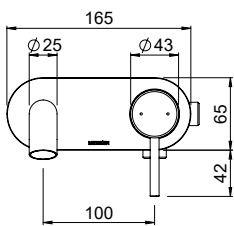

### MINIMALIST MK2 WALL MOUNTED MIXER WITH SPOUT

**CONSTRUCTION:** Brass

**CLASSIFICATION:** Suitable for **mains/high pressure** only

**INLET CONNECTIONS:** All 1/2" BSP

**OUTLET CONNECTION:** N/A

**WORKING PRESSURES:** 150 - 500kPa

**DIMENSIONS FOR FITTING:** N/A

**OPERATING TEMPERATURE:** 5°C - 80°C

**WATER FLOW RATE:** approx 4.5 L/min

- Durable brass body construction
- New Zealand designed and engineered
- Superior ceramic disc cartridge
- Suitable for water pressure between 150-500 kpa
- 6 star WELS rated on mains pressure (4.5 L/min)