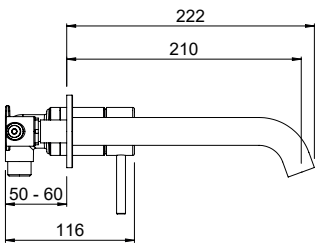

### MINIMALIST MK2 WALL MOUNTED MIXER WITH SPOUT

**CONSTRUCTION:** Brass

**CLASSIFICATION:** Suitable for **mains/high pressure** only

**INLET CONNECTIONS:** All 1/2" BSP

**OUTLET CONNECTION:** N/A

**WORKING PRESSURES:** 150 - 500kPa

**DIMENSIONS FOR FITTING:** N/A

**OPERATING TEMPERATURE:** 5°C - 80°C

**WATER FLOW RATE:** approx 4.5 L/min

- Durable brass body construction
- New Zealand designed and engineered
- Superior ceramic disc cartridge
- Suitable for water pressure between 150-500 kpa
- 6 star WELS rated on mains pressure (4.5 L/min)