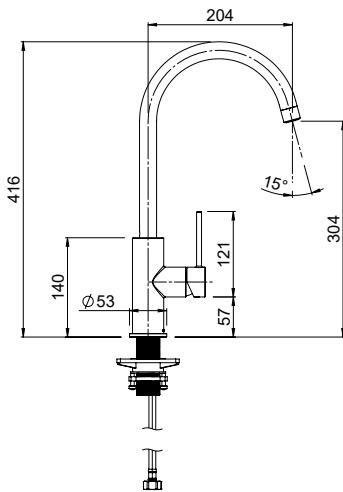

### MINIMALIST MK2 GOOSENECK SINK MIXER

**CONSTRUCTION:** Brass

**CLASSIFICATION:** Suitable for **mains/high pressure** only

**INLET CONNECTIONS:** 1/2" BSP female

**OUTLET CONNECTION:** N/A

**WORKING PRESSURES:** 35kPa - 1000kPa

**DIMENSIONS FOR FITTING:** Bench top hole 35mm. Bench thickness 42mm max.

**OPERATING TEMPERATURE:** 5°C - 80°C

**WATER FLOW RATE:** approx 7.5 L/min

- Durable brass body construction
- Suitable for water pressure between 150-500 kpa
- Ceramic disc cartridge ensuring durability and no-drip water efficiency
- Optional Low Pressure aerator kit provided (*5 Star, 5.0L/Min, LP*)
- A cold inlet adapter is supplied to be used in conjunction with the Low Pressure aerator for unequal pressure applications
- 4 star WELS rated on mains pressure (*7.5 L/min*)