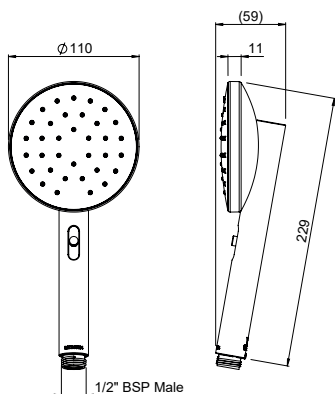

### MINIMALIST MK2 SHOWER HANDSET

VJet® puts the shower experience in your control. Two waterways converge in a chamber behind each nozzle to create a spinning vortex that seamlessly changes speed as you adjust the slider. Resulting in a smooth transition from a firm invigorating spray, to a gentle spray, and everything in between - uniquely tailored by you.

**CONSTRUCTION:** Chrome-plated rail  
**CLASSIFICATION:** Suitable for mains/high pressure only  
**INLET CONNECTIONS:** 1/2" BSP Male  
**OUTLET CONNECTION:** N/A  
**WORKING PRESSURES:** 150 - 500kPa  
**DIMENSIONS FOR FITTING:** N/A  
**OPERATING TEMPERATURE:** 5 °C - 65 °C  
**WATER FLOW RATE:** approx 7.5 L/min

- VJet® technology delivers variable spray at your control, from a firm invigorating spray to relaxing and everything in between
- 110mm face plate offering a wide coverage spray
- New Zealand designed and engineered
- Available in Chrome, Matte Black, PVD Brushed Nickel
- Complete the look with matching Minimalist MK2 tapware
- 4 star WELS rated on mains pressure (7.5 L/min)