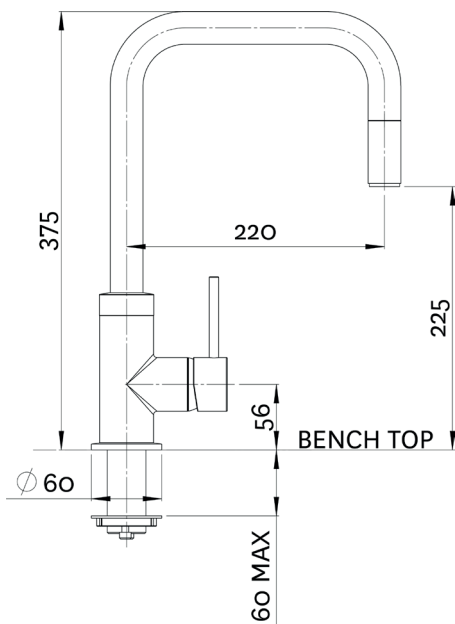

## MINIMALIST URBAN PULL OUT SINK MIXER

**CONSTRUCTION:** Brass body  
**CARTRIDGE TYPE:** Ceramic  
**CLASSIFICATION:** Suitable for mains pressure only  
**INLET CONNECTIONS:** 1/2" BSP Female  
**WORKING PRESSURE:** 150 – 500 kpa  
**DIMENSIONS FOR FITTING:** 35-45mm diameter hole  
**OPERATING TEMPERATURE:** 5 °C - 80 °C  
**WATER FLOW RATE:** 4 star WELS, 7.5L/m

- Dezincification Resistant (DR) brass bodies last longer and help maintain water quality
- Fitted with ceramic discs instead of conventional washers
- Swivel spouts give you 360° control of your water flow
- An extendable hose for spray flexibility
- Solid installation secures the tap more stably to the bench top
- Suitable for mains pressure only
- Comes with a black trim kit option in the box
- Max bench thickness 60mm