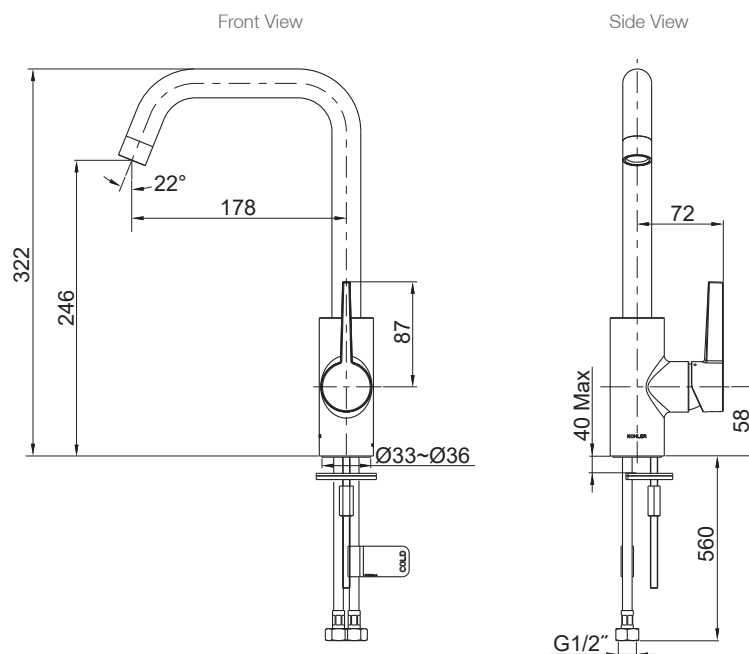

Product

- Taut Square Kitchen Mixer

Kohler Code

21370T-ZZ-CP

Features

- Contemporary 360° square swivel spout
- Polished chrome
- Ceramic disc valve
- Metal construction
- Suitable for mains pressure
- KOHLER finishes resist tarnishing and corrosion

WELS RATING
(5 Star 6 Litres / min)

Related Products

- Taut tapware

Technical Details

Installation Notes:

- G1/2" female inlets.
- Optimum working pressure 300-500 kPa.
- Where normal working pressure exceeds the maximum, pressure limiting valves should be installed.
- Maximum working temperature 60°C.
- Maximum bench thickness is 40mm.
- Inline filters should be used to protect tapware from debris that may be present within the plumbing.