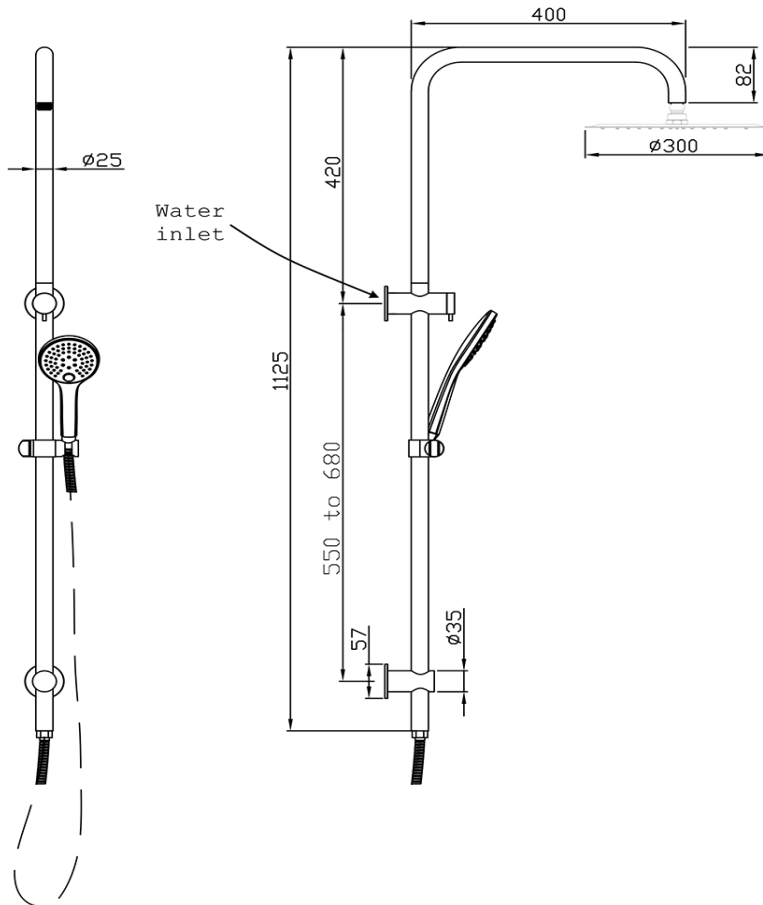

Pioneer Shower Tower

FWPI1101BG

Pioneer Shower Tower Brushed Gold

- Pioneer shower tower finished in brushed gold
- Top water inlet
- Solid stainless steel slider and diverter mechanism
- 3 function handpiece
- 300mm diameter dump rose
- 1.5m shower hose