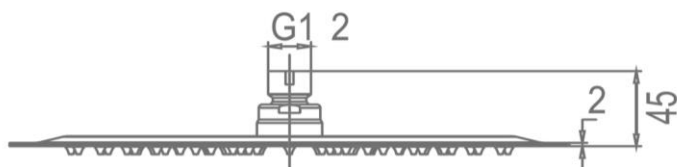

Pioneer Rain Shower and Ceiling Arm Matte Black

FWPI10MB

Pioneer Rain Shower and Ceiling Arm

Lead free stainless steel ceiling mounted dump rose and arm in a matte black finish

300mm diameter rose and 200mm length arm (15mm male connection)

Recommended working pressure 200-500 kPa (balanced)

CARE AND USE

Tapware

All finishes are smooth, abrasion resistant, corrosion resistant, fade-proof and easy to clean. All finishes are super hard wearing surfaces that won't chip, peel or tarnish with normal use. All surfaces should be regularly wiped clean with non scouring, neutral wash solutions.

LIMITED PRODUCT WARRANTIES

To be read in conjunction with and subject to all terms and conditions contained in the Waterware 'Producer Statement' available on-line (<http://www.waterware.co.nz/media-downloads>) From date of purchase, Waterware Services warrants products from the following categories to be free from manufacturing defect subject to exclusions (if applicable):

Category	Domestic Installations	Commercial Installations	Exclusions	Wels
Tapware | 10 year conditional warranty	5 years parts and labour, 6-10 years parts only	1 year parts and labour	Handshowers and Hoses	3 Star 9L/min