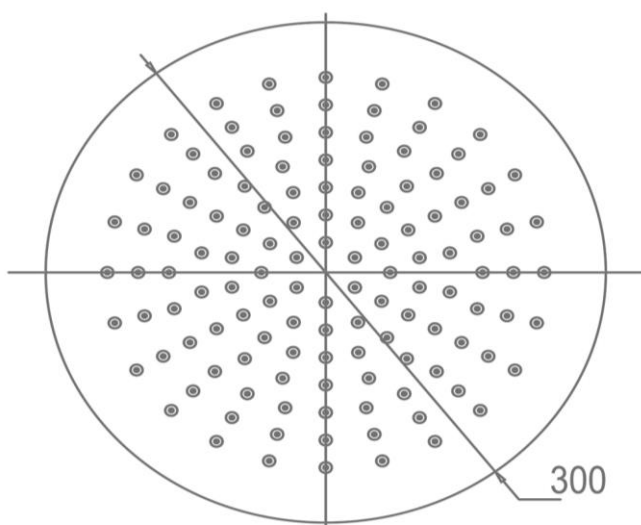

Pioneer Rain Shower and Ceiling Arm Matte Black

FWPI10MB

Pioneer Rain Shower and Ceiling Arm

Lead free stainless steel ceiling mounted dump rose and arm in a matte black finish

300mm diameter rose and 200mm length arm (15mm male connection)

Recommended working pressure 200-500 kPa (balanced)

CARE AND USE

Tapware

All finishes are smooth, abrasion resistant, corrosion resistant, fade-proof and easy to clean. All finishes are super hard wearing surfaces that won't chip, peel or tarnish with normal use. All surfaces should be regularly wiped clean with non scouring, neutral wash solutions.

LIMITED PRODUCT WARRANTIES

To be read in conjunction with and subject to all terms and conditions contained in the Waterware 'Producer Statement' available on-line (<http://www.waterware.co.nz/media-downloads>) From date of purchase, Waterware Services warrants products from the following categories to be free from manufacturing defect subject to exclusions (if applicable):

Category	Domestic Installations	Commercial Installations	Exclusions	Wels
Tapware | 10 year conditional warranty	5 years parts and labour, 6-10 years parts only	1 year parts and labour	Handshowers and Hoses	3 Star 9L/min