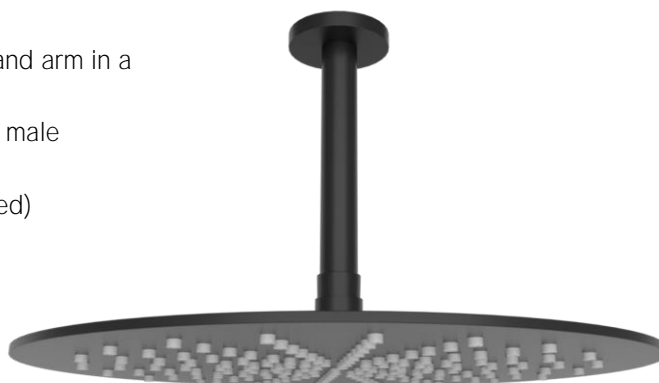

Pioneer Rain Shower and Ceiling Arm Matte Black

FWPI10MB

Pioneer Rain Shower and Ceiling Arm

Lead free stainless steel ceiling mounted dump rose and arm in a matte black finish

300mm diameter rose and 200mm length arm (15mm male connection)

Recommended working pressure 200-500 kPa (balanced)

CARE AND USE

Tapware

All finishes are smooth, abrasion resistant, corrosion resistant, fade-proof and easy to clean. All finishes are super hard wearing surfaces that won't chip, peel or tarnish with normal use. All surfaces should be regularly wiped clean with non scouring, neutral wash solutions.