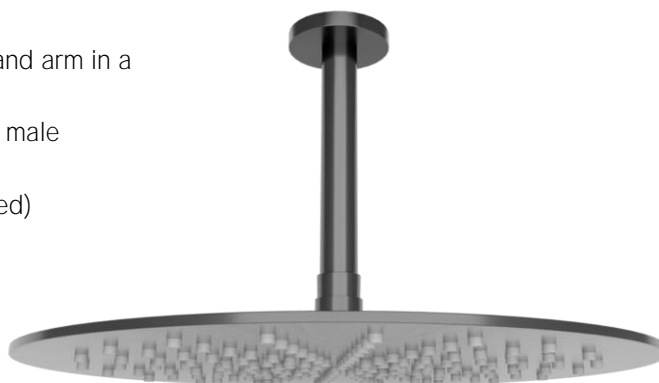

Pioneer Rain Shower and Ceiling Arm Gun Metal

FWPI10GM

Pioneer Rain Shower and Ceiling Arm

Lead free stainless steel ceiling mounted dump rose and arm in a gun metal finish

300mm diameter rose and 200mm length arm (15mm male connection)

Recommended working pressure 200-500 kPa (balanced)

CARE AND USE

Tapware

All finishes are smooth, abrasion resistant, corrosion resistant, fade-proof and easy to clean. All finishes are super hard wearing surfaces that won't chip, peel or tarnish with normal use. All surfaces should be regularly wiped clean with non scouring, neutral wash solutions.