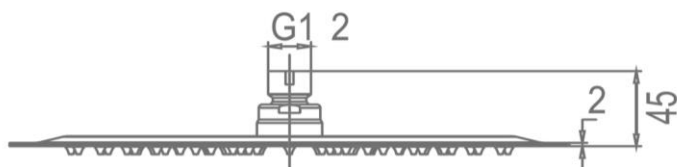

Pioneer Rain Shower and Ceiling Arm Gun Metal

FWPI10GM

Pioneer Rain Shower and Ceiling Arm

Lead free stainless steel ceiling mounted dump rose and arm in a gun metal finish

300mm diameter rose and 200mm length arm (15mm male connection)

Recommended working pressure 200-500 kPa (balanced)

CARE AND USE

Tapware

All finishes are smooth, abrasion resistant, corrosion resistant, fade-proof and easy to clean. All finishes are super hard wearing surfaces that won't chip, peel or tarnish with normal use. All surfaces should be regularly wiped clean with non scouring, neutral wash solutions.

LIMITED PRODUCT WARRANTIES

To be read in conjunction with and subject to all terms and conditions contained in the Waterware 'Producer Statement' available on-line (<http://www.waterware.co.nz/media-downloads>) From date of purchase, Waterware Services warrants products from the following categories to be free from manufacturing defect subject to exclusions (if applicable):

Category	Domestic Installations	Commercial Installations	Exclusions	Wels
Tapware | 10 year conditional warranty	5 years parts and labour, 6-10 years parts only	1 year parts and labour	Handshowers and Hoses	3 Star 9L/min