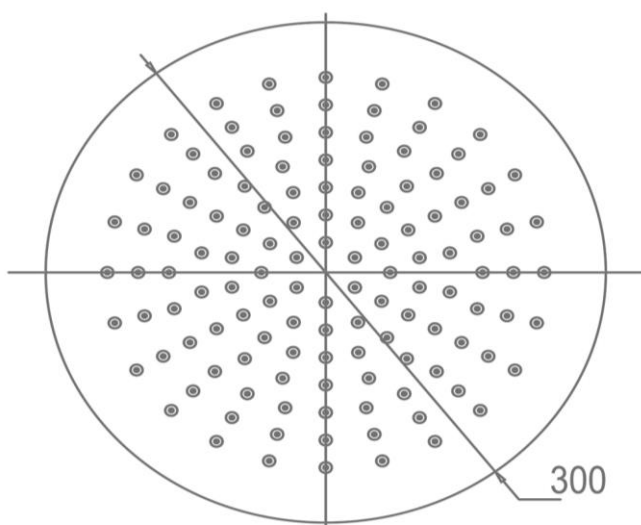

Pioneer Rain Shower and Ceiling Arm Gun Metal

FWPI10GM

Pioneer Rain Shower and Ceiling Arm

Lead free stainless steel ceiling mounted dump rose and arm in a gun metal finish

300mm diameter rose and 200mm length arm (15mm male connection)

Recommended working pressure 200-500 kPa (balanced)

CARE AND USE

Tapware

All finishes are smooth, abrasion resistant, corrosion resistant, fade-proof and easy to clean. All finishes are super hard wearing surfaces that won't chip, peel or tarnish with normal use. All surfaces should be regularly wiped clean with non scouring, neutral wash solutions.

LIMITED PRODUCT WARRANTIES

To be read in conjunction with and subject to all terms and conditions contained in the Waterware 'Producer Statement' available on-line (<http://www.waterware.co.nz/media-downloads>) From date of purchase, Waterware Services warrants products from the following categories to be free from manufacturing defect subject to exclusions (if applicable):

Category	Domestic Installations	Commercial Installations	Exclusions	Wels
Tapware | 10 year conditional warranty	5 years parts and labour, 6-10 years parts only	1 year parts and labour	Handshowers and Hoses	3 Star 9L/min