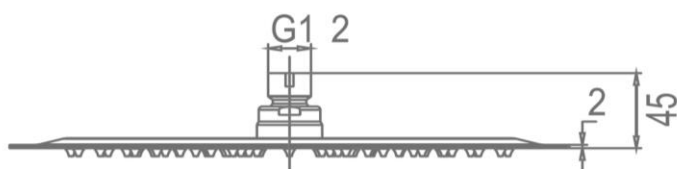

Pioneer Rain Shower and Ceiling Arm
Polished Stainless (chrome)

FWPI10CP
Pioneer Rain Shower and Ceiling Arm

Lead free stainless steel ceiling mounted dump rose and arm in a chrome finish
300mm diameter rose and 200mm length arm (15mm male connection)
Recommended working pressure 200-500 kPa (balanced)