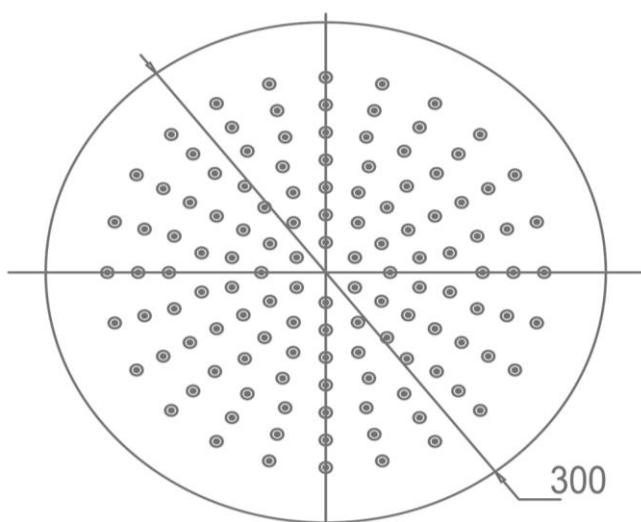

Pioneer Rain Shower and Ceiling Arm
Polished Stainless (chrome)

FWPI10CP
Pioneer Rain Shower and Ceiling Arm

Lead free stainless steel ceiling mounted dump rose and arm in a chrome finish
300mm diameter rose and 200mm length arm (15mm male connection)
Recommended working pressure 200-500 kPa (balanced)