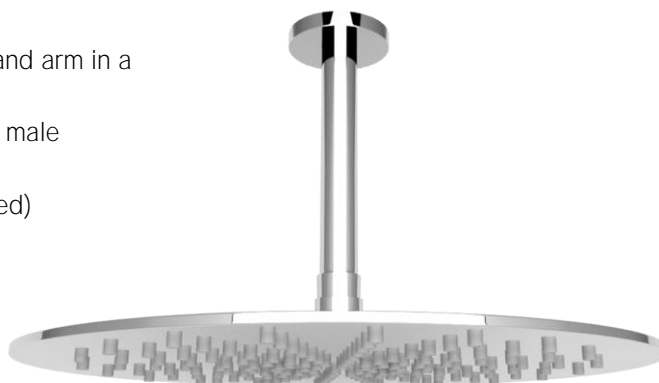

Pioneer Rain Shower and Ceiling Arm
Polished Stainless (chrome)

FWPI10CP
Pioneer Rain Shower and Ceiling Arm

Lead free stainless steel ceiling mounted dump rose and arm in a chrome finish
300mm diameter rose and 200mm length arm (15mm male connection)
Recommended working pressure 200-500 kPa (balanced)