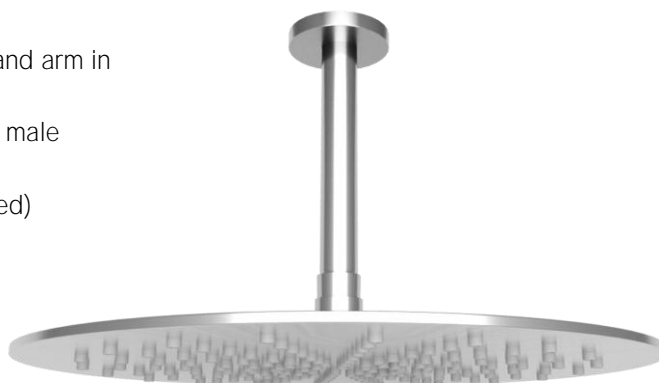

Pioneer Rain Shower and Ceiling Arm Brushed Stainless

FWPI10BS
Pioneer Rain Shower and Ceiling Arm

Lead free stainless steel ceiling mounted dump rose and arm in brushed stainless steel finish
300mm diameter rose and 200mm length arm (15mm male connection)
Recommended working pressure 200-500 kPa (balanced)

CARE AND USE

Tapware

All finishes are smooth, abrasion resistant, corrosion resistant, fade-proof and easy to clean. All finishes are super hard wearing surfaces that won't chip, peel or tarnish with normal use. All surfaces should be regularly wiped clean with non scouring, neutral wash solutions.