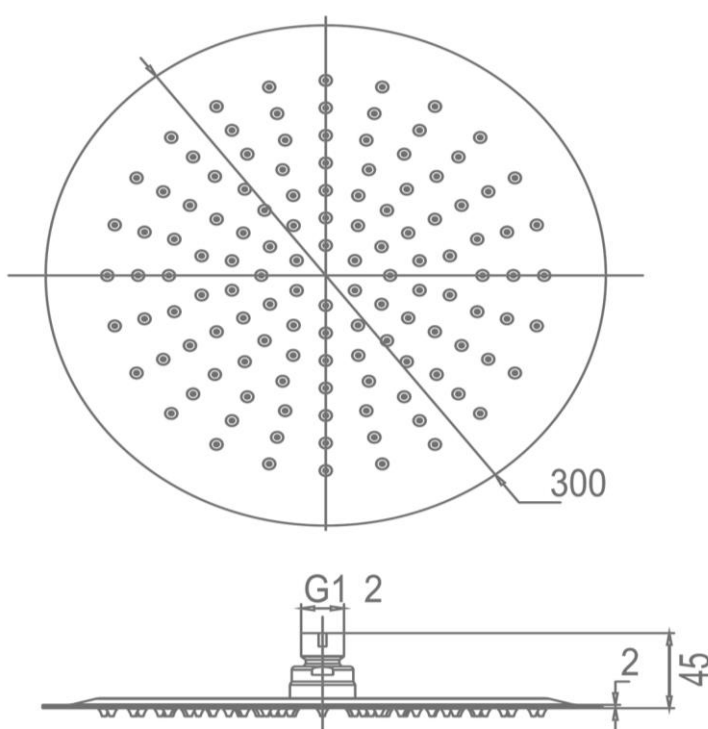

Pioneer Rain Shower and Ceiling Arm Brushed Stainless

FWPI10BS
Pioneer Rain Shower and Ceiling Arm

Lead free stainless steel ceiling mounted dump rose and arm in brushed stainless steel finish
300mm diameter rose and 200mm length arm (15mm male connection)
Recommended working pressure 200-500 kPa (balanced)