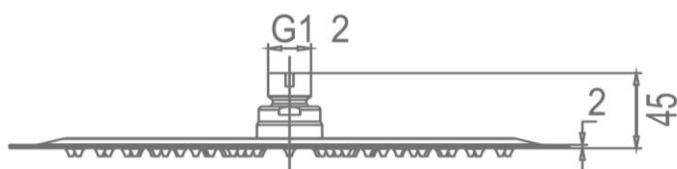

Pioneer Rain Shower and Ceiling Arm Brushed Gold

FWPI10BG

Pioneer Rain Shower and Ceiling Arm

Lead free stainless steel ceiling mounted dump rose and arm in a brushed gold finish

300mm diameter rose and 200mm length arm (15mm male connection)

Recommended working pressure 200-500 kPa (balanced)

CARE AND USE

Tapware

All finishes are smooth, abrasion resistant, corrosion resistant, fade-proof and easy to clean. All finishes are super hard wearing surfaces that won't chip, peel or tarnish with normal use. All surfaces should be regularly wiped clean with non scouring, neutral wash solutions.

LIMITED PRODUCT WARRANTIES

To be read in conjunction with and subject to all terms and conditions contained in the Waterware 'Producer Statement' available on-line (<http://www.waterware.co.nz/media-downloads>) From date of purchase, Waterware Services warrants products from the following categories to be free from manufacturing defect subject to exclusions (if applicable):

Category	Domestic Installations	Commercial Installations	Exclusions	Wels
Tapware | 10 year conditional warranty	5 years parts and labour, 6-10 years parts only	1 year parts and labour	Handshowers and Hoses	3 Star 9L/min