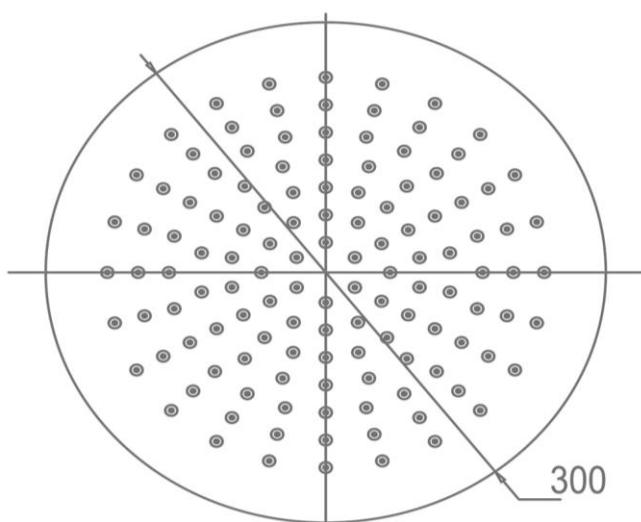

Pioneer Rain Shower and Ceiling Arm Brushed Gold

FWPI10BG

Pioneer Rain Shower and Ceiling Arm

Lead free stainless steel ceiling mounted dump rose and arm in a brushed gold finish

300mm diameter rose and 200mm length arm (15mm male connection)

Recommended working pressure 200-500 kPa (balanced)

CARE AND USE

Tapware

All finishes are smooth, abrasion resistant, corrosion resistant, fade-proof and easy to clean. All finishes are super hard wearing surfaces that won't chip, peel or tarnish with normal use. All surfaces should be regularly wiped clean with non scouring, neutral wash solutions.

LIMITED PRODUCT WARRANTIES

To be read in conjunction with and subject to all terms and conditions contained in the Waterware 'Producer Statement' available on-line (<http://www.waterware.co.nz/media-downloads>) From date of purchase, Waterware Services warrants products from the following categories to be free from manufacturing defect subject to exclusions (if applicable):

Category	Domestic Installations	Commercial Installations	Exclusions	Wels
Tapware | 10 year conditional warranty	5 years parts and labour, 6-10 years parts only	1 year parts and labour	Handshowers and Hoses	3 Star 9L/min