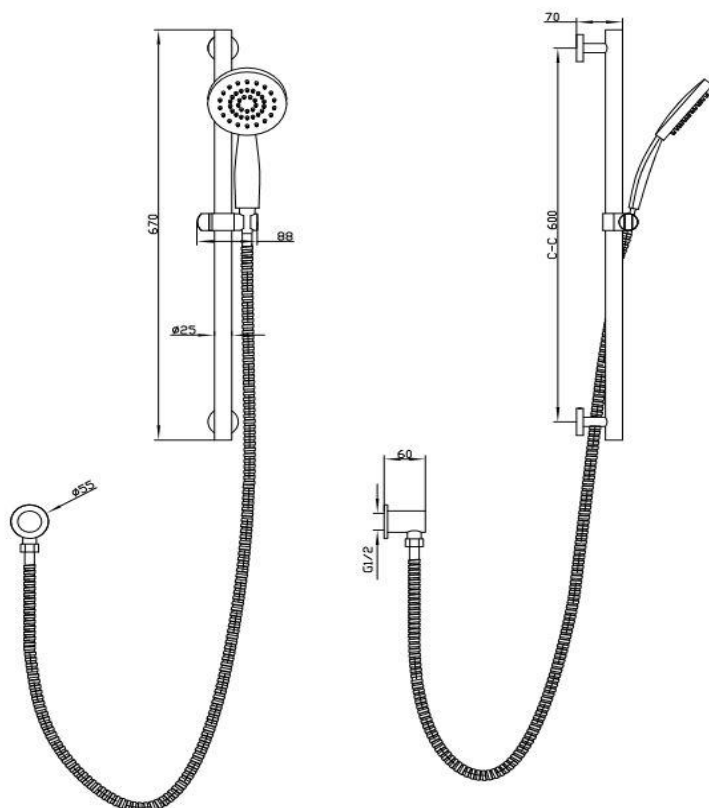

## Pioneer Slide Rail Set Female

FWPI1091GM

Pioneer Slide Rail Set Female Gun Metal

Lead free stainless steel slide rail and components with a gun metal plated finish

25mm diameter rail

1.5m PVC shower hose and separate elbow with female water inlet

3 function hand piece

Does not include non return check valve