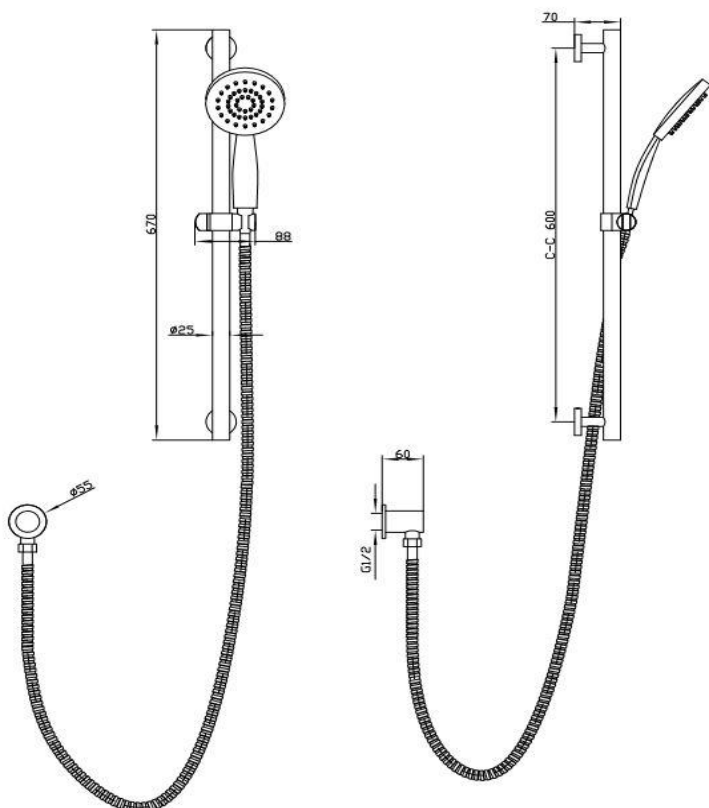

## Pioneer Slide Rail Set Female

FWPI1091CP

Pioneer Slide Rail Set Female Chrome

Lead free stainless steel slide rail and components with a chrome finish

25mm diameter rail

1.5m PVC shower hose and separate elbow with female water inlet

3 function hand piece

Does not include non return check valve