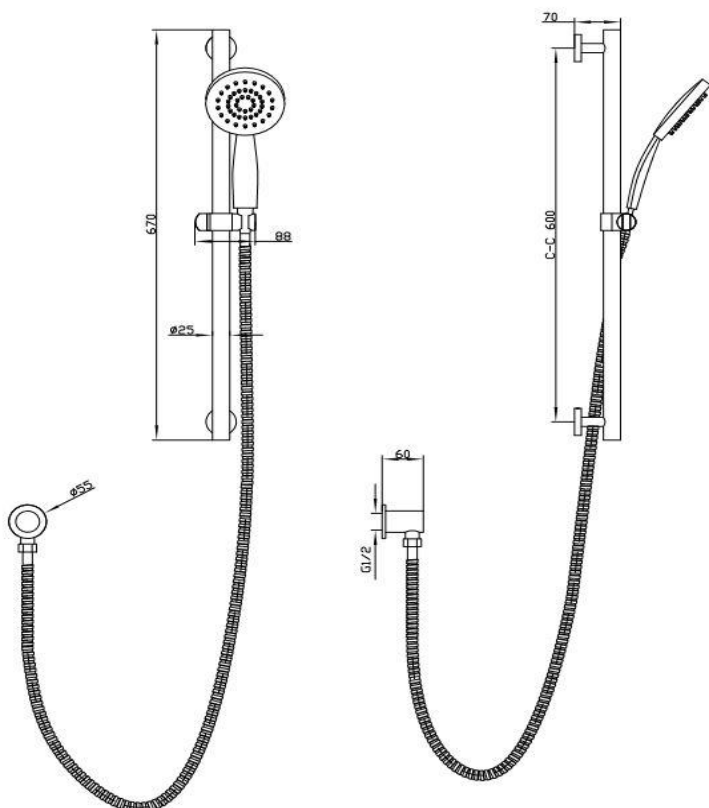

Pioneer Slide Rail Set Female

FWPI1091BS

Pioneer Slide Rail Set Female Brushed Stainless

Lead free stainless steel slide rail and components with brushed stainless finish

25mm diameter rail

1.5m PVC shower hose and separate elbow with female water inlet

3 function hand piece

Does not include non return check valve

CARE AND USE

Tapware

All finishes are smooth, abrasion resistant, corrosion resistant, fade-proof and easy to clean. All finishes are super hard wearing surfaces that won't chip, peel or tarnish with normal use. All surfaces should be regularly wiped clean with non scouring, neutral wash solutions.

Category	Domestic Installations	Commercial Installations	Exclusions	Wels
Tapware 10 year conditional warranty	5 years parts and labour, 6-10 years parts only	1 year parts and labour	Handshowers and Hoses	5 Star 4.5L/min