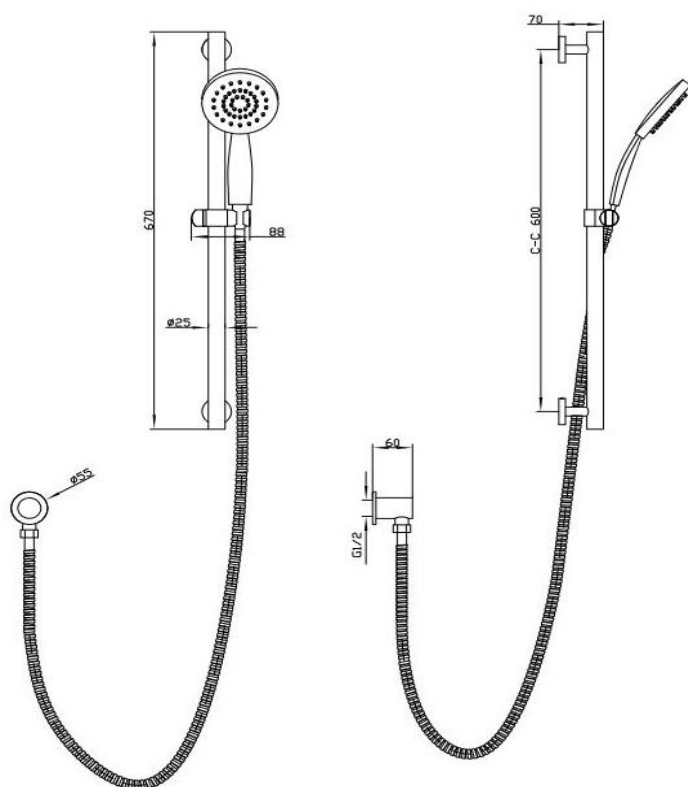

Pioneer Slide Rail Set Female

FWPI1091BG

Pioneer Slide Rail Set Female Brushed Gold

Lead free stainless steel slide rail and components with brushed gold plated finish

25mm diameter rail

1.5m PVC shower hose and separate elbow with female water inlet

3 function hand piece

Does not include non return check valve

CARE AND USE

Tapware

All finishes are smooth, abrasion resistant, corrosion resistant, fade-proof and easy to clean. All finishes are super hard wearing surfaces that won't chip, peel or tarnish with normal use. All surfaces should be regularly wiped clean with non scouring, neutral wash solutions.

Category	Domestic Installations	Commercial Installations	Exclusions	Wels
Tapware 10 year conditional warranty	5 years parts and labour, 6-10 years parts only	1 year parts and labour	Handshowers and Hoses	5 Star 4.5L/min