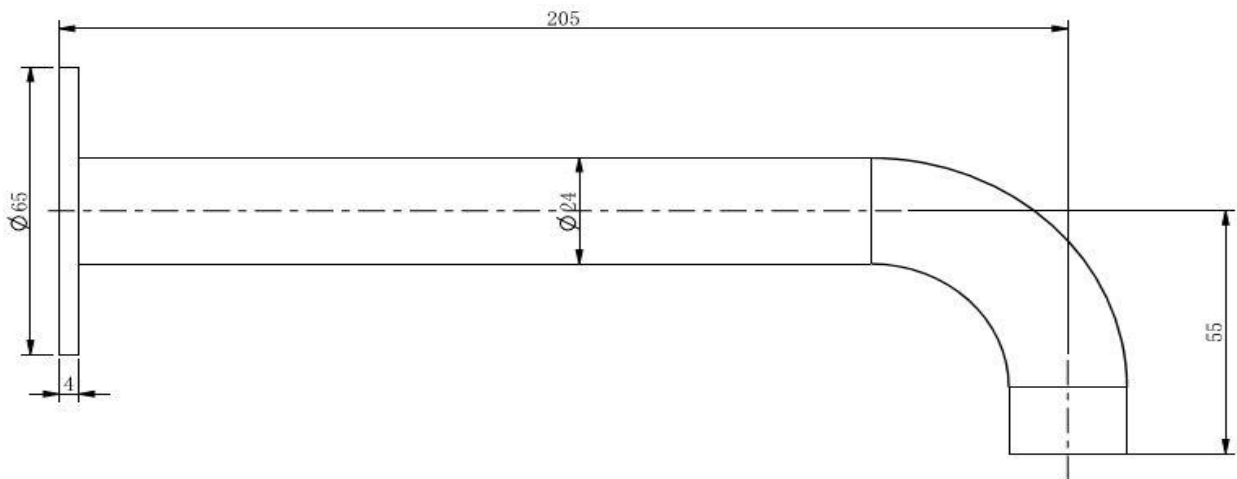

Pioneer Bath Spout

TUNE

FWPI10170MB

Pioneer Bath Spout (205mm) Matte Black

Lead free stainless steel wall mounted bath spout in a matte black finish
 205mm reach
 65mm faceplate diameter and inlet
 1/2" female thread