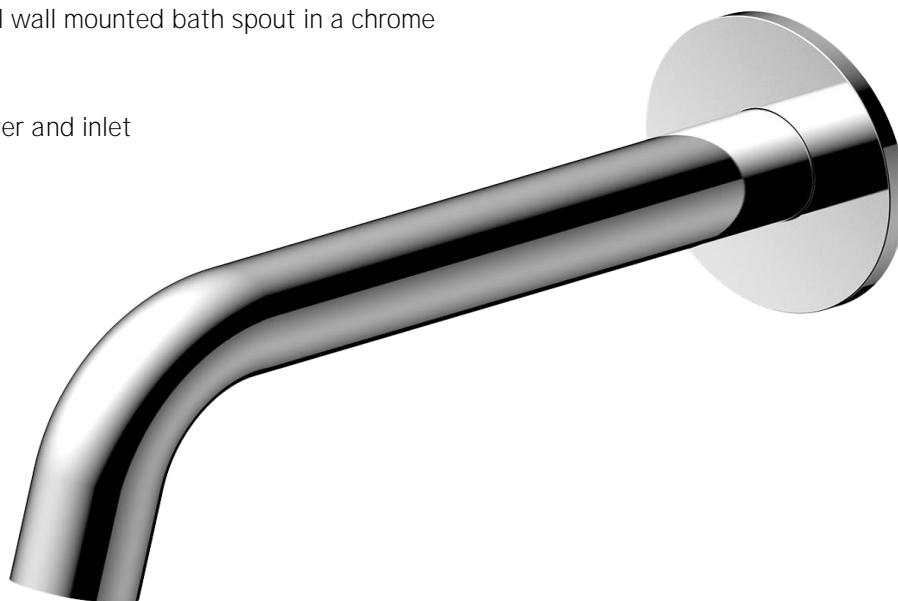

Pioneer Bath Spout

TUNE

FWPI10170CP

Pioneer Bath Spout (205mm) Chrome

Lead free stainless steel wall mounted bath spout in a chrome finish

205mm reach

65mm faceplate diameter and inlet

1/2" female thread

CARE AND USE

Tapware

All finishes are smooth, abrasion resistant, corrosion resistant, fade-proof and easy to clean. All finishes are super hard wearing surfaces that won't chip, peel or tarnish with normal use. All surfaces should be regularly wiped clean with non scouring, neutral wash solutions.