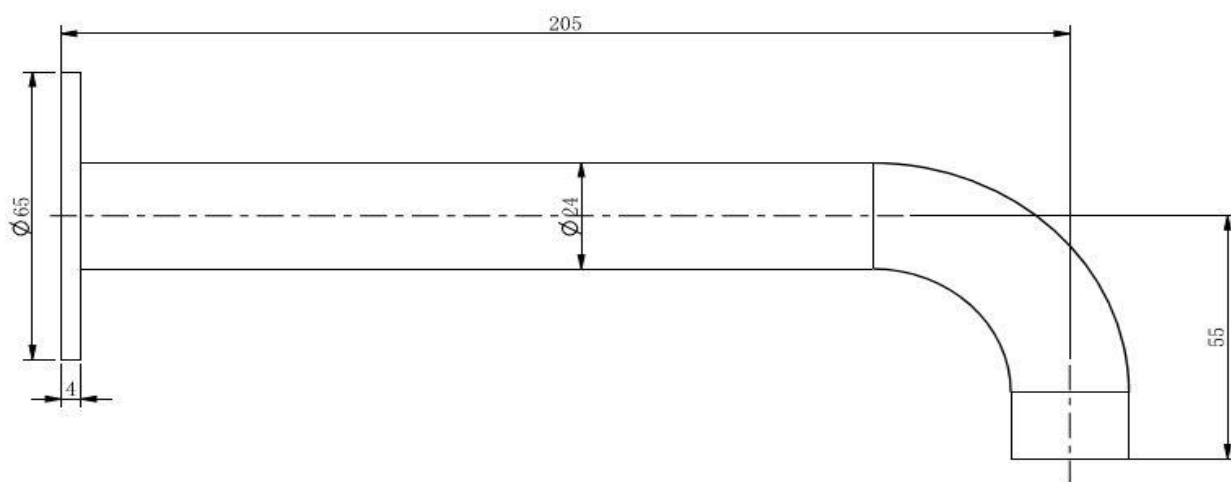

Pioneer Bath Spout

TUNE

FWPI10170CP

Pioneer Bath Spout (205mm) Chrome

Lead free stainless steel wall mounted bath spout in a chrome finish

205mm reach

65mm faceplate diameter and inlet

1/2" female thread