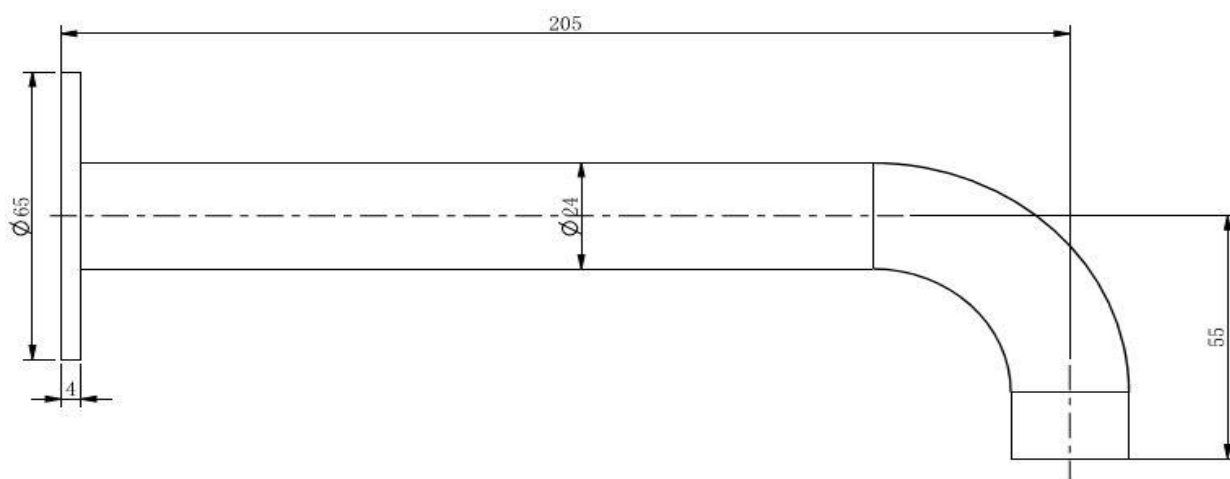

## Pioneer Bath Spout

**TUNE**

FWPI10170BG

Pioneer Bath Spout (205mm) Brushed Gold

Lead free stainless steel wall mounted bath spout in a brushed gold finish

205mm reach

65mm faceplate diameter and inlet

1/2" female thread