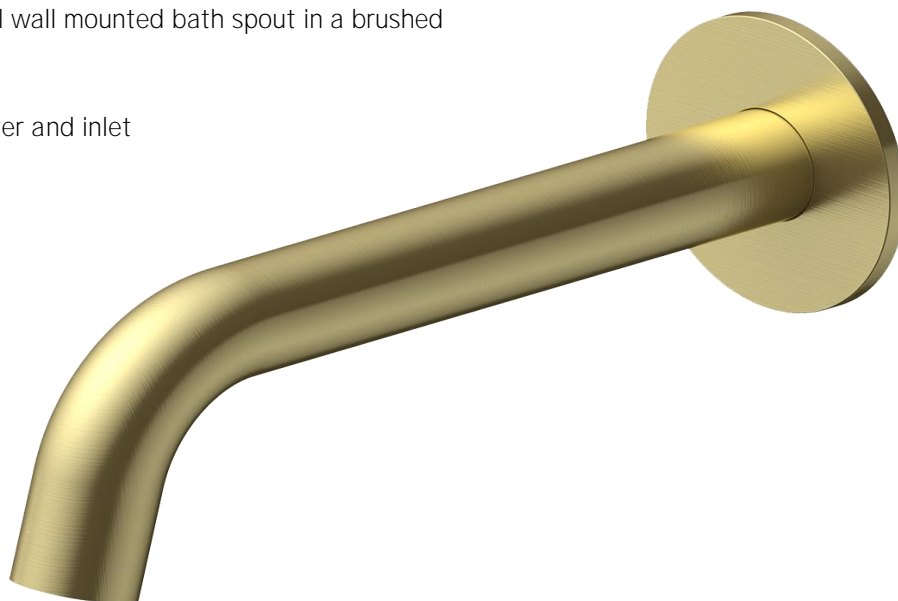

## Pioneer Bath Spout

**TUNE**

FWPI10170BG

Pioneer Bath Spout (205mm) Brushed Gold

Lead free stainless steel wall mounted bath spout in a brushed gold finish

205mm reach

65mm faceplate diameter and inlet

1/2" female thread

### CARE AND USE

Tapware

All finishes are smooth, abrasion resistant, corrosion resistant, fade-proof and easy to clean. All finishes are super hard wearing surfaces that won't chip, peel or tarnish with normal use. All surfaces should be regularly wiped clean with non scouring, neutral wash solutions.