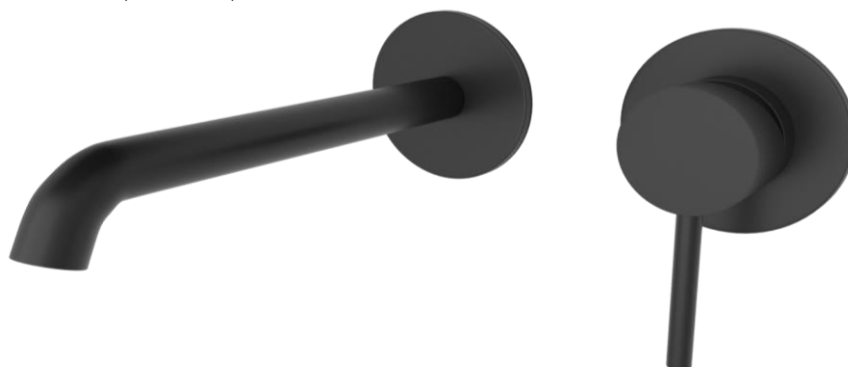

Pioneer Wall Basin Set

TUNE

FWPI10152MB

Pioneer Wall Basin Set Matte Black

Lead free stainless steel wall basin set in a matte black finish

80mm round faceplate

Recommended working pressure 200 - 500 kPa (balanced)