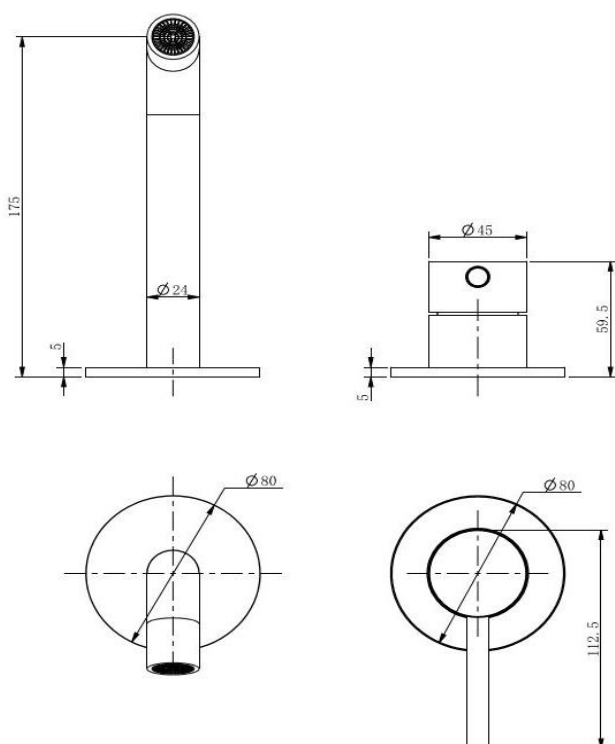

Pioneer Wall Basin Set

TUNE

FWPI10152MB

Pioneer Wall Basin Set Matte Black

Lead free stainless steel wall basin set in a matte black finish

80mm round faceplate

Recommended working pressure 200 - 500 kPa (balanced)