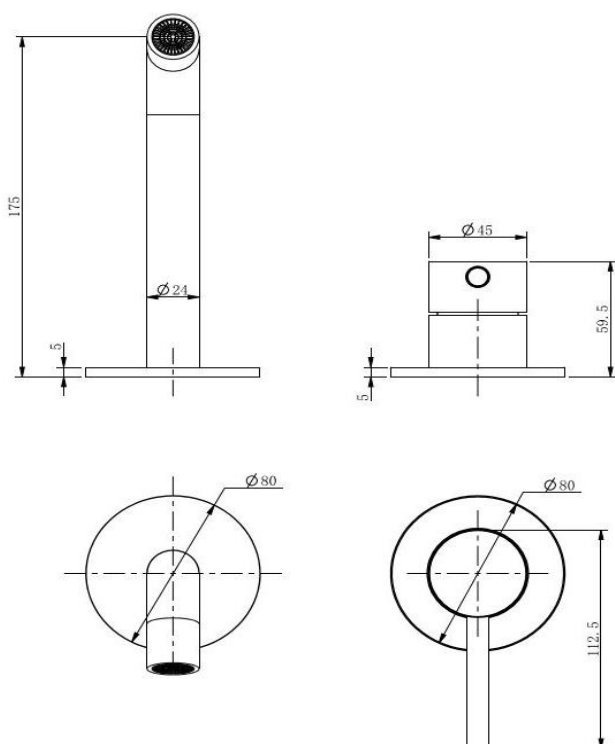

Pioneer Wall Basin Set

TUNE

FWPI10152CP

Pioneer Wall Basin Set Chrome

Lead free stainless steel wall basin set in a chrome finish
 80mm round faceplate
 Recommended working pressure 200 - 500 kPa (balanced)