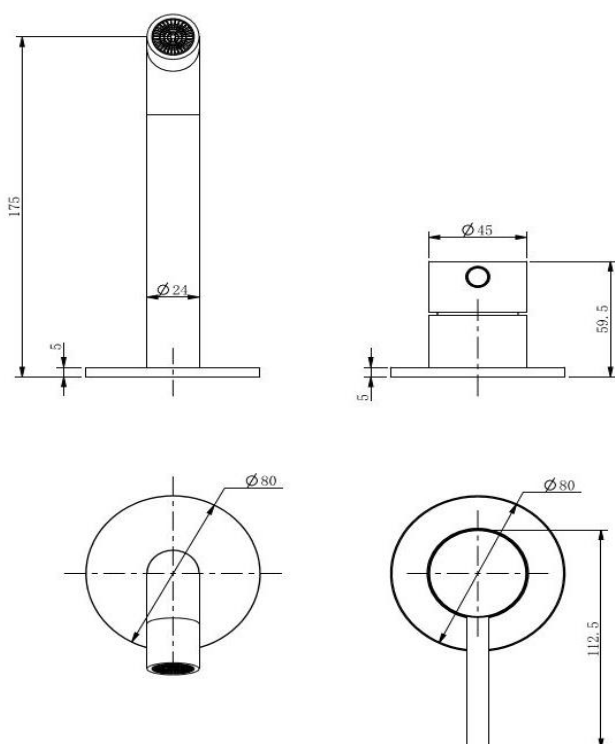

Pioneer Wall Basin Set

TUNE

FWPI10152BS

Pioneer Wall Basin Set Brushed Stainless

Lead free stainless steel wall basin set in a brushed stainless finish

80mm round faceplate

Recommended working pressure 200 - 500 kPa (balanced)