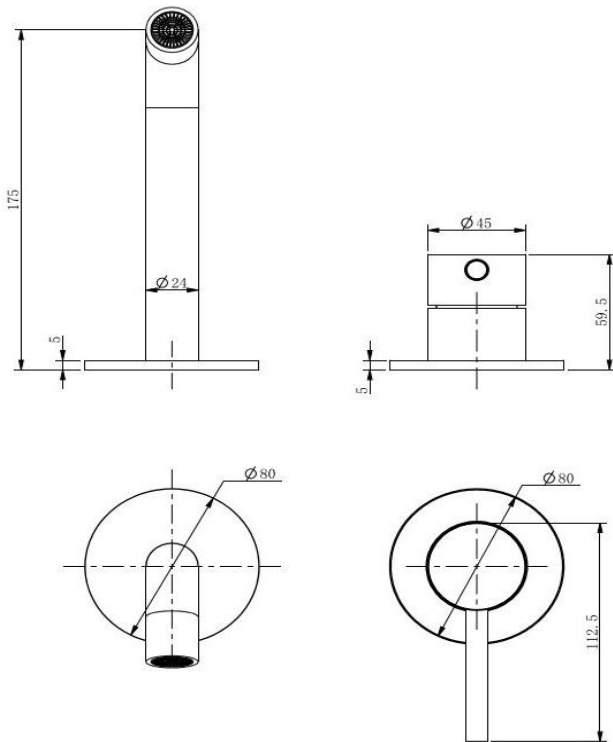

## Pioneer Wall Basin Set

**TUNE**

FWPI10152BG

Pioneer Wall Basin Set Brushed Gold

Lead free stainless steel wall basin set in a brushed gold finish

80mm round faceplate

Recommended working pressure 200 - 500 kPa (balanced)