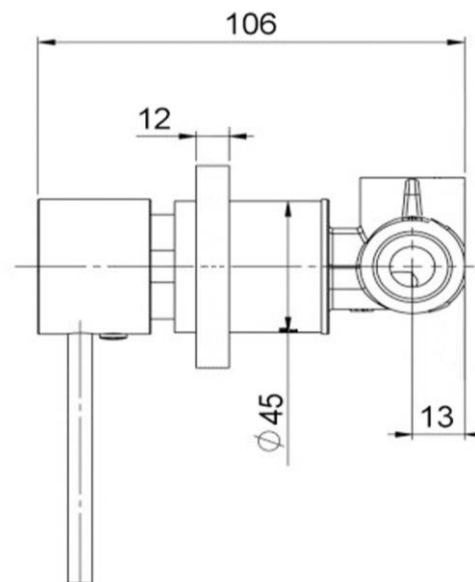

Pioneer Shower/Bath Mixer

FWPI10130GM

Pioneer Shower/Bath Mixer Gun Metal

Lead free stainless steel shower mixer with a gun metal finish
 80mm round faceplate
 Recommended working pressure 200 - 500 kPa (balanced)