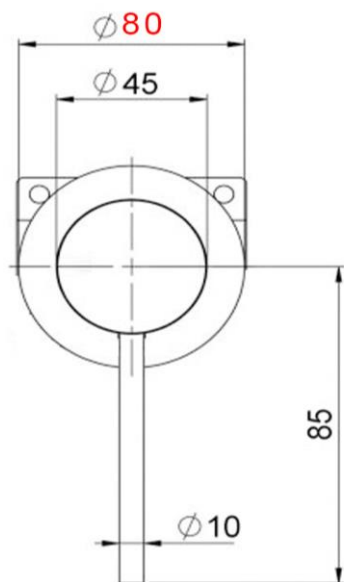

Pioneer Shower/Bath Mixer

FWPI10130GM

Pioneer Shower/Bath Mixer Gun Metal

Lead free stainless steel shower mixer with a gun metal finish
 80mm round faceplate
 Recommended working pressure 200 - 500 kPa (balanced)